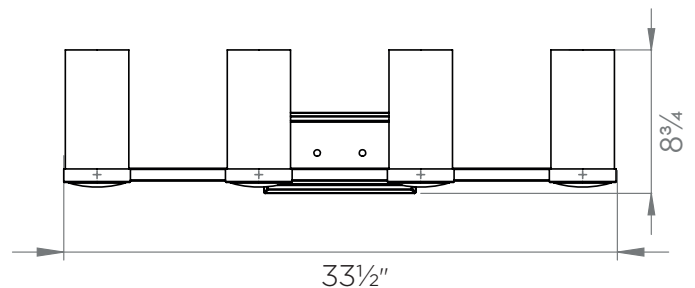

ADDITIONAL INFORMATION

Wall and Ceiling Mountable: Yes
Up and Down Mountable: N/A
Location Certification: Damp Location Certified
ADA Compliant: Yes