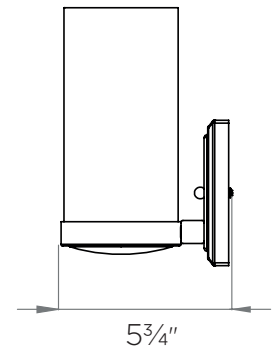

ERIN

| VANITY

DVI[®] LIGHTING

SKU | DVP9084

FINISH OPTIONS

Brushed Nickel with Clear Glass (BN-CL)
Chrome with Clear Glass (CH-CL)
Graphite with Clear Glass (GR-CL)

DIMENSIONS

Length / Ø: 33.5"
Width: N/A"
Height: 8.75"
Depth: 5.75"
Minimum Height: N/A"
Maximum Height: N/A"

LAMPING

Number of Sockets: 4
Wattage of Individual Socket: 100W
Socket Type: Medium Base (E26)
Socket Orientation: Up
Lamp Confinement: Semi Enclosed
Voltage: 120V
Dimmable: Yes
Bulbs Not Included

PIPE / CHAIN / CORD INFORMATION