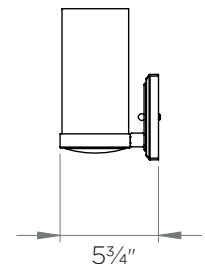

PIPE / CHAIN / CORD INFORMATION

Pipe/Chain Kit Included: Not Included
Pipe Information: N/A
Chain Information: N/A
Wire/Cord Information: N/A
Max Sloped Ceiling Angle: N/A
**Conversion 19° to 45° : ASY0101+Finish (2 loops + 1 chain);
For Additional Cost*