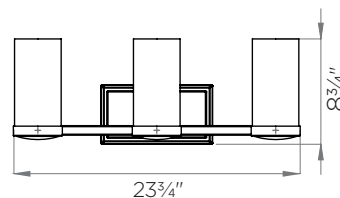

ERIN

| VANITY

DVI
LIGHTING

SKU | DVP9083

FINISH OPTIONS

Brushed Nickel with Clear Glass (BN-CL)
Chrome with Clear Glass (CH-CL)
Graphite with Clear Glass (GR-CL)

DIMENSIONS

Length / Ø: 23.75"
Width: N/A"
Height: 8.75"
Depth: 5.75"
Minimum Height: N/A"
Maximum Height: N/A"

LAMPING

Number of Sockets: 3
Wattage of Individual Socket: 100W
Socket Type: Medium Base (E26)
Socket Orientation: Up
Lamp Confinement: Semi Enclosed
Voltage: 120V
Dimmable: Yes
Bulbs Not Included

PIPE / CHAIN / CORD INFORMATION

Pipe/Chain Kit Included: Not Included
Pipe Information: N/A
Chain Information: N/A
Wire/Cord Information: N/A
Max Sloped Ceiling Angle: N/A
**Conversion 19° to 45° : ASY0101+Finish (2 loops + 1 chain);
For Additional Cost*