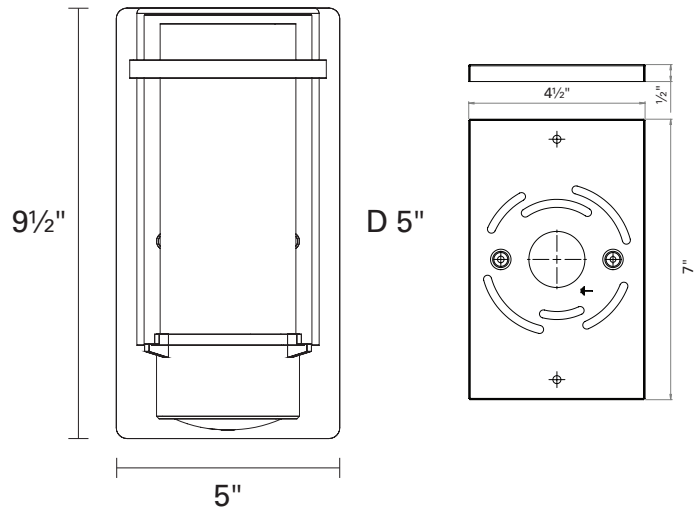

SKU | DVP9072

FINISH OPTIONS

Hammered Black with Half Opal Glass (HB-OP)

DIMENSIONS

Length / Ø: 5"

Width: N/A"

Height: 9.5"

Depth: 5"

Minimum Height: N/A"

Maximum Height: N/A"

LAMPING

Number of Sockets: 1

Wattage of Individual Socket: 100W

Socket Type: Medium Base (E26)

Socket Orientation: Up

Lamp Confinement: Fully Enclosed

Voltage: 120V

Dimmable: Yes

Bulbs Not Included

PIPE / CHAIN / CORD INFORMATION

Pipe/Chain Kit Included: Not Included

Pipe Information: N/A

Chain Information: N/A

Wire/Cord Information: N/A

Max Sloped Ceiling Angle: N/A

**Conversion 19° to 45° : ASY0101+Finish (2 loops + 1 chain):
For Additional Cost*

ADDITIONAL INFORMATION

Wall and Ceiling Mountable: Yes

Up and Down Mountable: N/A

Location Certification: Wet Location Certified