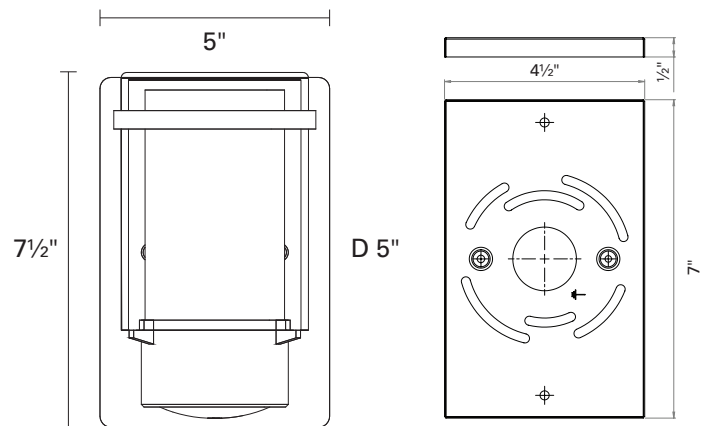

SKU | DVP9071

FINISH OPTIONS

Hammered Black with Half Opal Glass (HB-OP)

DIMENSIONS

Length / Ø: 5"

Width: N/A"

Height: 7.5"

Depth: 5"

Minimum Height: N/A"

Maximum Height: N/A"

LAMPING

Number of Sockets: 1

Wattage of Individual Socket: 100W

Socket Type: Medium Base (E26)

Socket Orientation: Up

Lamp Confinement: Fully Enclosed

Max Sloped Ceiling Angle: N/A

**Conversion 19° to 45° : ASY0101+Finish (2 loops + 1 chain):
For Additional Cost*

ADDITIONAL INFORMATION

Wall and Ceiling Mountable: Yes

Up and Down Mountable: N/A

Location Certification: Wet Location Certified