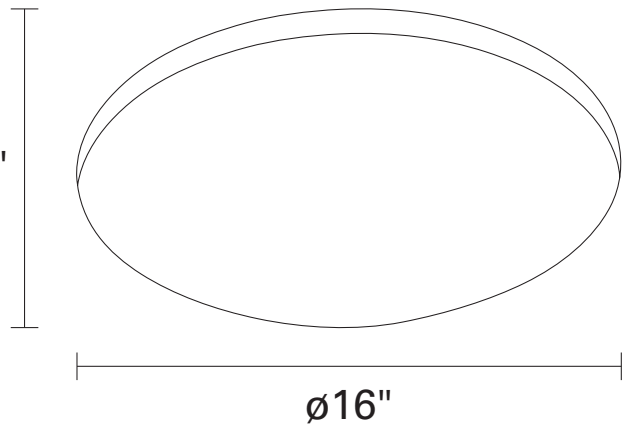

PIPE / CHAIN / CORD INFORMATION

Pipe/Chain Kit Included: Not Included
Pipe Information: N/A
Chain Information: N/A
Wire/Cord Information: N/A
Max Sloped Ceiling Angle: N/A
**Conversion 19° to 45° : ASY0101+Finish (2 loops + 1 chain):
For Additional Cost*

3 1/2"