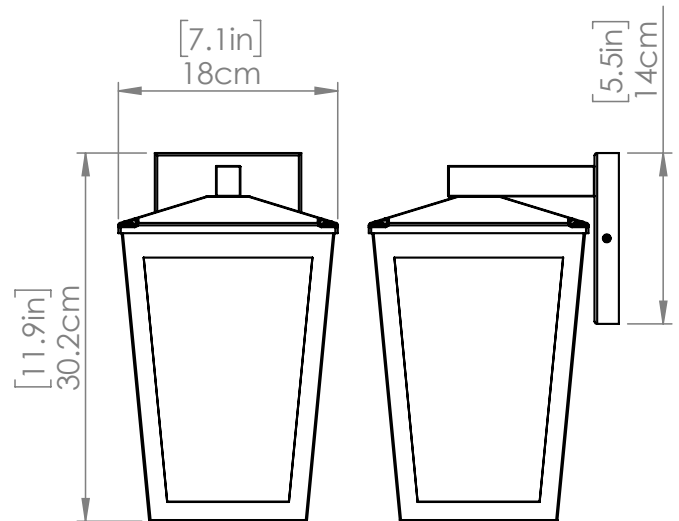

SKU | DVP49571

FINISH OPTIONS

Black with Rain Glass (BK-RG)

DIMENSIONS

Length / Ø: N/A"

Width: 7"

Height: 12"

Depth: 8"

Minimum Height: 12"

Maximum Height: 12"

INTEGRATED LED INFORMATION

Wattage: 12W

Initial Lumens: 1400

Delivered Lumens (3000K):

Delivered Lumens (4000K):

Delivered Lumens (5000K):

Chain Information: N/A

Wire/Cord Information: 8in

Max Sloped Ceiling Angle: N/A

**Conversion 19° to 45° : ASY0101+Finish (2 loops + 1 chain):*

For Additional Cost

ADDITIONAL INFORMATION

Wall and Ceiling Mountable: No