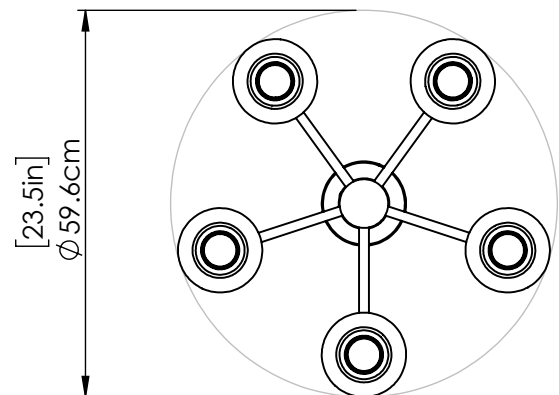

WARRANTY

5 Years Residential

20,000 Hours Commercial