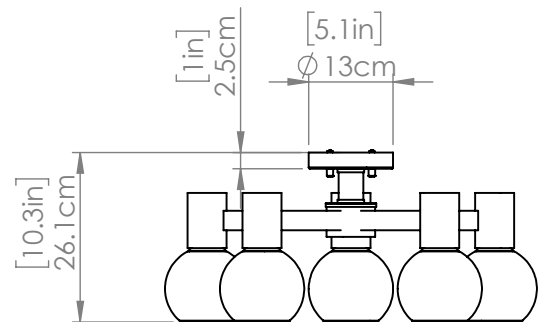

SKU | DVP49413

FINISH OPTIONS

Brass with True Opal Glass (BR-TO)
Ebony with True Opal Glass (EB-TO)

DIMENSIONS

Length / Ø: 23.5"**Width:** N/A"**Height:** 10.25"**Depth:** N/A"**Minimum Height:** 10.25"**Maximum Height:** N/A"

LAMPING

Number of Sockets: 5**Wattage of Individual Socket:** 40W**Socket Type:** Medium Base**Socket Orientation:** Down**Lamp Confinement:** Semi Enclosed**Voltage:** 120V**Dimmable:** Yes**Bulbs Not Included**

PIPE / CHAIN / CORD INFORMATION

Pipe/Chain Kit Included: Not Included**Pipe Information:** N/A**Chain Information:** N/A**Wire/Cord Information:** 8 in**Max Sloped Ceiling Angle:**

*Conversion 19° to 45° : ASY0101+Finish (2 loops + 1 chain):
For Additional Cost