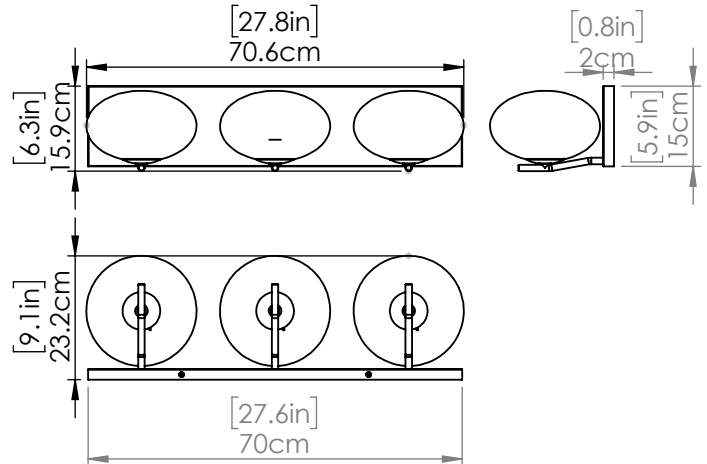

## DIMENSIONS

**Length / Ø:** N/A"  
**Width:** 27.75"  
**Height:** 6"  
**Depth:** 9.25"  
**Minimum Height:** 6"  
**Maximum Height:** N/A"

## LAMPING

**Number of Sockets:** 3  
**Wattage of Individual Socket:** 40W  
**Socket Type:** Candelabra  
**Socket Orientation:** Down  
**Lamp Confinement:** Fully Enclosed  
**Voltage:** 120V  
**Dimmable:** Yes  
**Bulbs Not Included**

## PIPE / CHAIN / CORD INFORMATION

**Pipe/Chain Kit Included:** Not Included  
**Pipe Information:** N/A  
**Chain Information:** N/A  
**Wire/Cord Information:** 8 in  
**Max Sloped Ceiling Angle:**  
*\*Conversion 19° to 45° : ASY0101+Finish (2 loops + 1 chain):  
For Additional Cost*