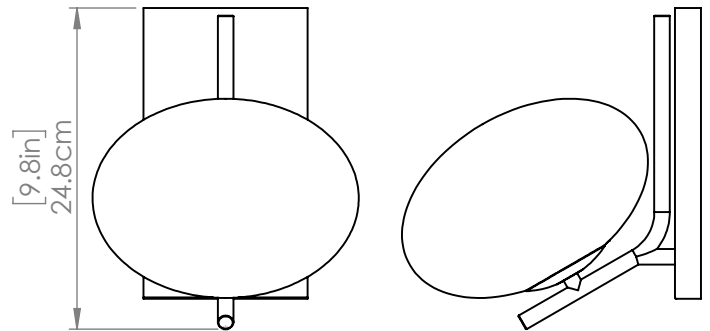

SKU | DVP49001

FINISH OPTIONS

Ebony with Half Opal Glass (EB-OP)

DIMENSIONS

Length / Ø: N/A"
Width: 8"
Height: 8.75"
Depth: 9.25"
Minimum Height: 8.75"
Maximum Height: N/A"

LAMPING

Number of Sockets: 1
Wattage of Individual Socket: 40W
Socket Type: Candelabra
Socket Orientation: Down
Lamp Confinement: Fully Enclosed
Voltage: 120V
Dimmable: Yes
Bulbs Not Included

PIPE / CHAIN / CORD INFORMATION

Pipe/Chain Kit Included: Not Included
Pipe Information: N/A
Chain Information: N/A
Wire/Cord Information: 8 in
Max Sloped Ceiling Angle:
**Conversion 19° to 45° : ASY0101+Finish (2 loops + 1 chain):
 For Additional Cost*