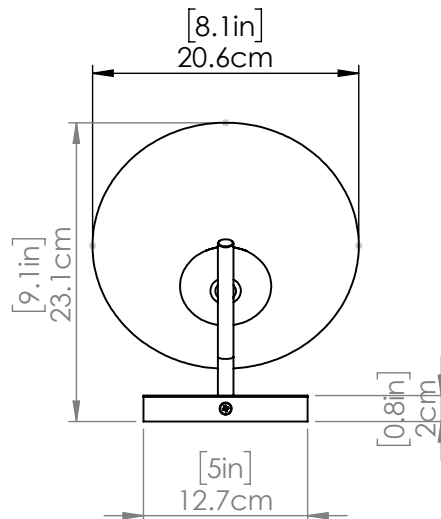

SKU | DVP49001

FINISH OPTIONS

Ebony with Half Opal Glass (EB-OP)

DIMENSIONS

Length / Ø: N/A"
Width: 8"
Height: 8.75"
Depth: 9.25"
Minimum Height: 8.75"
Maximum Height: N/A"

LAMPING

Number of Sockets: 1
Wattage of Individual Socket: 40W
Socket Type: Candelabra
Socket Orientation: Down
Lamp Confinement: Fully Enclosed
Voltage: 120V
Dimmable: Yes
Bulbs Not Included

PIPE / CHAIN / CORD INFORMATION

Pipe/Chain Kit Included: Not Included
Pipe Information: N/A
Chain Information: N/A
Wire/Cord Information: 8 in
Max Sloped Ceiling Angle:
**Conversion 19° to 45° : ASY0101+Finish (2 loops + 1 chain):
 For Additional Cost*