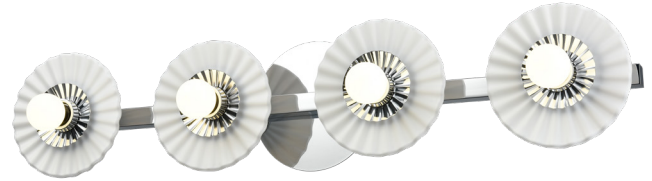

WAVERLY HEIGHTS

| VANITY

DVI
LIGHTING

SKU | DVP48844

FINISH OPTIONS

Brass with Half Opal Glass (BR-OP)
Multiple Finishes and Ebony with Half Opal Glass (MF+EB-OP)

DIMENSIONS

Length / Ø: N/A"
Width: 33.25"
Height: 6.75"
Depth: 5.75"
Minimum Height: 6.75"
Maximum Height: N/A"

LAMPING

Number of Sockets: 4
Wattage of Individual Socket: 40W
Socket Type: Candelabra
Socket Orientation: Sideways
Lamp Confinement: Fully Open
Voltage: 120V
Dimmable: Yes
Bulbs Not Included

PIPE / CHAIN / CORD INFORMATION

Pipe/Chain Kit Included: Not Included
Pipe Information: N/A
Chain Information: N/A
Wire/Cord Information: 8 in
Max Sloped Ceiling Angle:
**Conversion 19° to 45° : ASY0101+Finish (2 loops + 1 chain):
For Additional Cost*