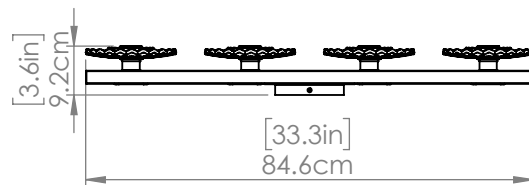

WAVERLY HEIGHTS

| VANITY

DVI
LIGHTING

SKU | DVP48844

FINISH OPTIONS

Brass with Half Opal Glass (BR-OP)
Multiple Finishes and Ebony with Half Opal Glass (MF+EB-OP)

DIMENSIONS

Length / Ø: N/A"
Width: 33.25"
Height: 6.75"
Depth: 5.75"
Minimum Height: 6.75"
Maximum Height: N/A"

LAMPING

Number of Sockets: 4
Wattage of Individual Socket: 40W
Socket Type: Candelabra
Socket Orientation: Sideways
Lamp Confinement: Fully Open
Voltage: 120V
Dimmable: Yes
Bulbs Not Included

PIPE / CHAIN / CORD INFORMATION

Pipe/Chain Kit Included: Not Included
Pipe Information: N/A
Chain Information: N/A
Wire/Cord Information: 8 in
Max Sloped Ceiling Angle:
**Conversion 19° to 45° : ASY0101+Finish (2 loops + 1 chain):
For Additional Cost*