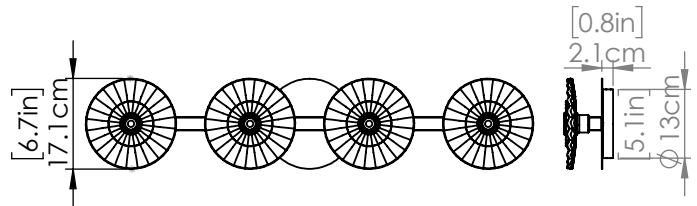

WAVERLY HEIGHTS

| VANITY

DVI
LIGHTING

SKU | DVP48844

FINISH OPTIONS

Brass with Half Opal Glass (BR-OP)
Multiple Finishes and Ebony with Half Opal Glass (MF+EB-OP)

DIMENSIONS

Length / Ø: N/A"
Width: 33.25"
Height: 6.75"
Depth: 5.75"
Minimum Height: 6.75"
Maximum Height: N/A"

LAMPING

Number of Sockets: 4
Wattage of Individual Socket: 40W
Socket Type: Candelabra
Socket Orientation: Sideways
Lamp Confinement: Fully Open
Voltage: 120V
Dimmable: Yes
Bulbs Not Included

PIPE / CHAIN / CORD INFORMATION

Pipe/Chain Kit Included: Not Included
Pipe Information: N/A
Chain Information: N/A
Wire/Cord Information: 8 in
Max Sloped Ceiling Angle:
**Conversion 19° to 45° : ASY0101+Finish (2 loops + 1 chain):
For Additional Cost*