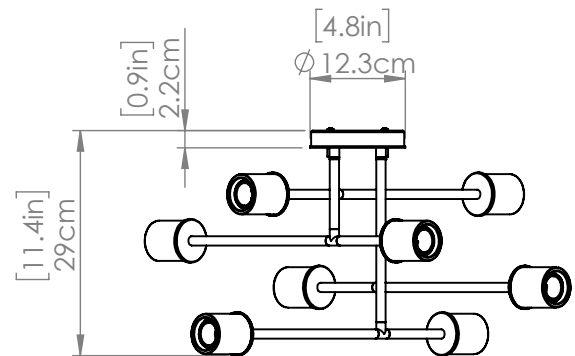

LAKE LOUISE

| SEMI-FLUSH MOUNT

SKU | DVP47612

FINISH OPTIONS

Multiple Finishes and Ebony (MF+EB)

DIMENSIONS

Length / Ø: 25.75"

Width: N/A"

Height: 11.5"

Depth: N/A"

Minimum Height: 11.5"

Maximum Height: N/A"

LAMPING

Number of Sockets: 8

Wattage of Individual Socket: 70W

Socket Type: Medium Base

Socket Orientation: Sideways

Lamp Confinement: Fully Open

Voltage: 120V

Dimmable: Yes

Bulbs Not Included

PIPE / CHAIN / CORD INFORMATION

Pipe/Chain Kit Included: Not Included

Pipe Information: N/A

Chain Information: N/A

Wire/Cord Information: 8 in

Max Sloped Ceiling Angle:

**Conversion 19° to 45° : ASY0101+Finish (2 loops + 1 chain):*

For Additional Cost

ADDITIONAL INFORMATION

Wall and Ceiling Mountable: Yes