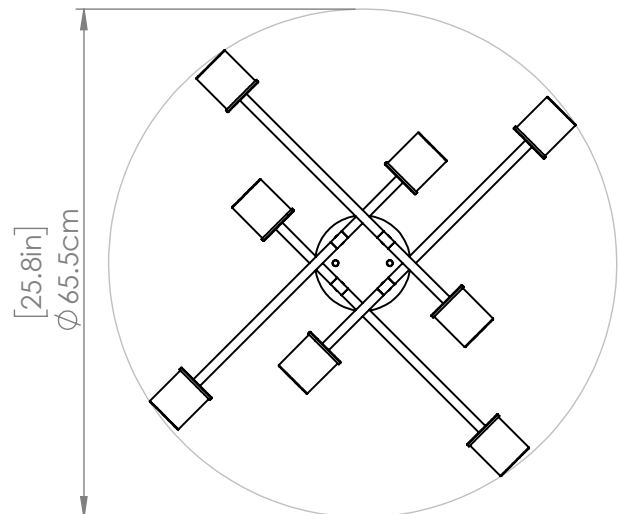

LAKE LOUISE

| SEMI-FLUSH MOUNT

SKU | DVP47612

FINISH OPTIONS

Multiple Finishes and Ebony (MF+EB)

DIMENSIONS

Length / Ø: 25.75"

Width: N/A"

Height: 11.5"

Depth: N/A"

Minimum Height: 11.5"

Maximum Height: N/A"

LAMPING

Number of Sockets: 8

Wattage of Individual Socket: 70W

Socket Type: Medium Base

Socket Orientation: Sideways

Lamp Confinement: Fully Open

Voltage: 120V

Dimmable: Yes

Bulbs Not Included

PIPE / CHAIN / CORD INFORMATION

Pipe/Chain Kit Included: Not Included

Pipe Information: N/A

Chain Information: N/A

Wire/Cord Information: 8 in

Max Sloped Ceiling Angle:

**Conversion 19° to 45° : ASY0101+Finish (2 loops + 1 chain):*

For Additional Cost

ADDITIONAL INFORMATION

Wall and Ceiling Mountable: Yes