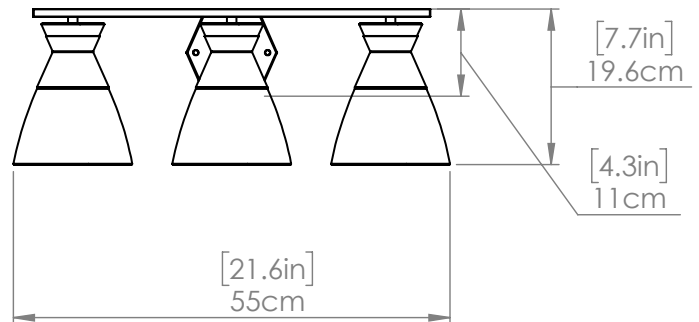

SUNNYBROOK

| VANITY

SKU | DVP47443

FINISH OPTIONS

Chrome with Crackle Glass (CH-CRK)
Brass with Crackle Glass (BR-CRK)
Ebony with Crackle Glass (EB-CRK)

DIMENSIONS

Length / Ø: N/A"
Width: 21.75"
Height: 7.75"
Depth: 6.25"
Minimum Height: N/A"
Maximum Height: N/A"

LAMPING

Number of Sockets: 3
Wattage of Individual Socket: 40W
Socket Type: Medium Base (E26)
Socket Orientation: Down
Lamp Confinement: Semi Enclosed
Voltage: 120V
Dimmable: Yes
Bulbs Not Included

PIPE / CHAIN / CORD INFORMATION

Pipe/Chain Kit Included: Not Included
Pipe Information: N/A
Chain Information: N/A
Wire/Cord Information: 8 Inches
Max Sloped Ceiling Angle: N/A

ADDITIONAL INFORMATION

Wall and Ceiling Mountable: No
Up and Down Mountable: Yes
Location Certification: Dry Locations Only
ADA Compliant: No