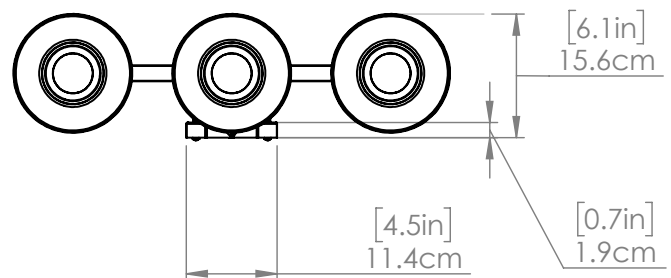

SUNNYBROOK

| VANITY

SKU | DVP47443

FINISH OPTIONS

Chrome with Crackle Glass (CH-CRK)
Brass with Crackle Glass (BR-CRK)
Ebony with Crackle Glass (EB-CRK)

DIMENSIONS

Length / Ø: N/A"
Width: 21.75"
Height: 7.75"
Depth: 6.25"
Minimum Height: N/A"
Maximum Height: N/A"

LAMPING

Number of Sockets: 3
Wattage of Individual Socket: 40W
Socket Type: Medium Base (E26)
Socket Orientation: Down
Lamp Confinement: Semi Enclosed
Voltage: 120V
Dimmable: Yes
Bulbs Not Included

PIPE / CHAIN / CORD INFORMATION

Pipe/Chain Kit Included: Not Included
Pipe Information: N/A
Chain Information: N/A
Wire/Cord Information: 8 Inches
Max Sloped Ceiling Angle: N/A

ADDITIONAL INFORMATION

Wall and Ceiling Mountable: No
Up and Down Mountable: Yes
Location Certification: Dry Locations Only
ADA Compliant: No