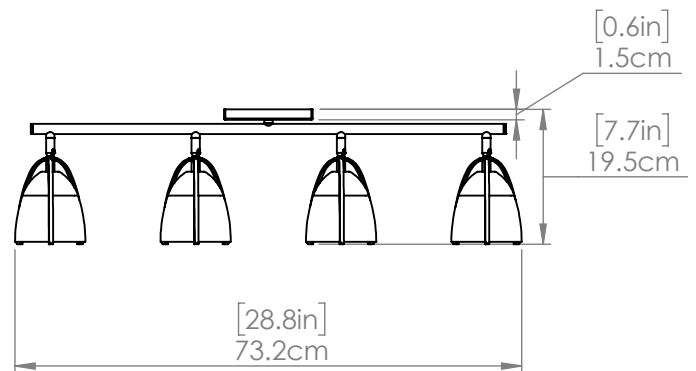

SKU | DVP47387

FINISH OPTIONS

Ebony and Satin Nickel (EB+SN)

DIMENSIONS

Length / Ø: 28.75"**Width:** 4.25"**Height:** 7.75"**Depth:** N/A"**Minimum Height:** N/A"**Maximum Height:** N/A"

LAMPING

Number of Sockets: 4**Wattage of Individual Socket:** 25W**Socket Type:** GU10**Socket Orientation:** Up and/or Down**Lamp Confinement:** Semi Enclosed**Voltage:** 120V**Dimmable:** Yes**Bulbs Not Included**

PIPE / CHAIN / CORD INFORMATION

Pipe/Chain Kit Included: Not Included**Pipe Information:** N/A**Chain Information:** N/A**Wire/Cord Information:** 8 Inches**Max Sloped Ceiling Angle:** N/A

ADDITIONAL INFORMATION