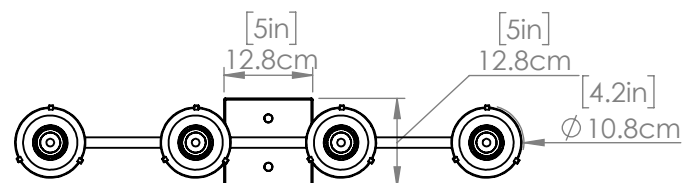

SKU | DVP47387

FINISH OPTIONS

Ebony and Satin Nickel (EB+SN)

DIMENSIONS

Length / Ø: 28.75"**Width:** 4.25"**Height:** 7.75"**Depth:** N/A"**Minimum Height:** N/A"**Maximum Height:** N/A"

LAMPING

Number of Sockets: 4**Wattage of Individual Socket:** 25W**Socket Type:** GU10**Socket Orientation:** Up and/or Down**Lamp Confinement:** Semi Enclosed**Voltage:** 120V**Dimmable:** Yes**Bulbs Not Included**

PIPE / CHAIN / CORD INFORMATION

Pipe/Chain Kit Included: Not Included**Pipe Information:** N/A**Chain Information:** N/A**Wire/Cord Information:** 8 Inches**Max Sloped Ceiling Angle:** N/A

ADDITIONAL INFORMATION