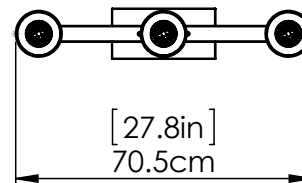

WARRANTY

5 Years Residential
20,000 Hours Commercial