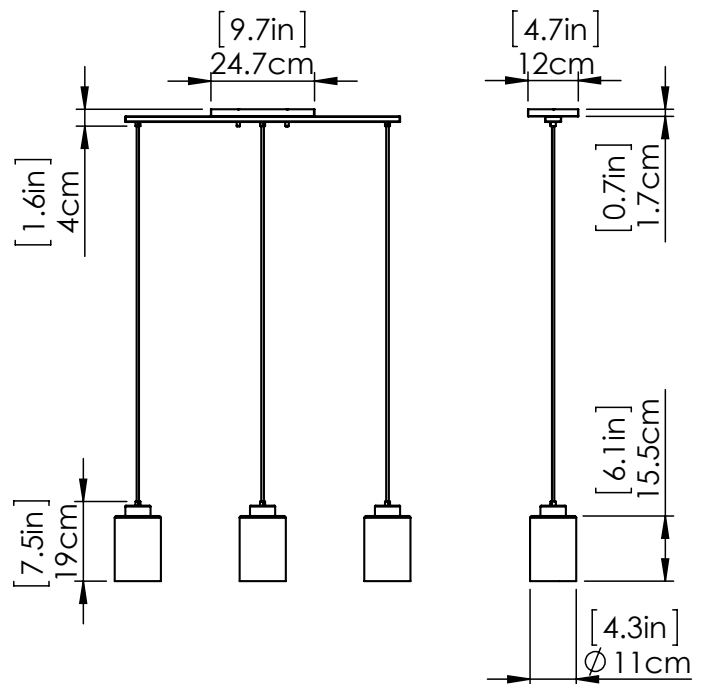

SKU | DVP47153

FINISH OPTIONS

Ebony with Half Opal Glass (EB-OP)
 Chrome with Half Opal Glass (CH-OP)
 Buffed Nickel with Half Opal Glass (BN-OP)

DIMENSIONS

Length / Ø: 27.75"
Width: 4.75"
Height: 9.75"
Depth: N/A"
Minimum Height: 11.25"
Maximum Height: 131.25"

LAMPING

Number of Sockets: 3
Wattage of Individual Socket: 70W
Socket Type: Medium Base (E26)
Socket Orientation: Down
Lamp Confinement: Semi Enclosed
Voltage: 120V
Dimmable: Yes
Bulbs Not Included

PIPE / CHAIN / CORD INFORMATION

Pipe/Chain Kit Included: Not Included
Pipe Information: N/A
Chain Information: N/A
Wire/Cord Information: 10 Ft
Max Sloped Ceiling Angle: Cord Grip 45 Degrees
**Conversion 19° to 45° : ASY0101+Finish (2 loops + 1 chain):
 For Additional Cost*