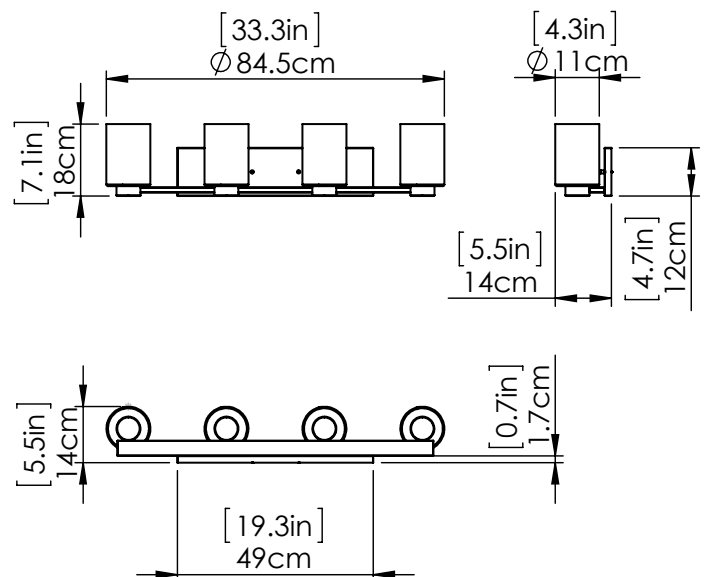

SKU | DVP47144

FINISH OPTIONS

Ebony with Half Opal Glass (EB-OP)
 Chrome with Half Opal Glass (CH-OP)
 Buffed Nickel with Half Opal Glass (BN-OP)

DIMENSIONS

Length / Ø: 33.25"
Width: N/A"
Height: 7"
Depth: 5.5"
Minimum Height: 7.75"
Maximum Height: 7.75"

LAMPING

Number of Sockets: 4
Wattage of Individual Socket: 70W
Socket Type: Medium Base (E26)
Socket Orientation: Up and/or Down
Lamp Confinement: Semi Enclosed
Voltage: 120V
Dimmable: Yes
Bulbs Not Included

PIPE / CHAIN / CORD INFORMATION

Pipe/Chain Kit Included: Not Included
Pipe Information: N/A
Chain Information: N/A
Wire/Cord Information: 8 Inches
Max Sloped Ceiling Angle: N/A
**Conversion 19° to 45° : ASY0101+Finish (2 loops + 1 chain):
 For Additional Cost*