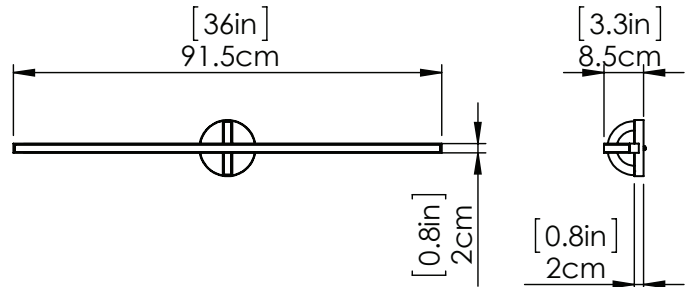

PERIGEE AC LED

| VANITY

SKU | DVP46544

FINISH OPTIONS

- Brass
- Graphite
- Buffed Nickel

DIMENSIONS

- Length / Ø:** 36"
- Width:** N/A"
- Height:** 5"
- Depth:** 3.25"
- Minimum Height:** 4.75"
- Maximum Height:** 5"

- Pipe/Chain Kit Included:** No
- Pipe Information:** No Pipe Included
- Chain Information:** No Chain Included
- Wire/Cord Information:** 8 Inches
- Max Sloped Ceiling Angle:** N/A
- *Conversion 19° to 45° : ASY0101+Finish (2 loops + 1 chain):
For Additional Cost