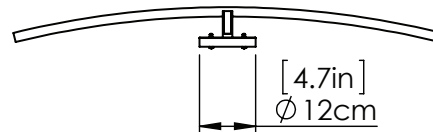

PIPE / CHAIN / CORD INFORMATION

- **Pipe/Chain Kit Included:** No
- **Pipe Information:** No Pipe Included
- **Chain Information:** No Chain Included
- **Wire/Cord Information:** 8 Inches
- **Max Sloped Ceiling Angle:** N/A
- *Conversion 19° to 45° : ASY0101+Finish (2 loops + 1 chain):
  For Additional Cost