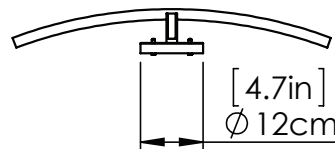

PERIGEE AC LED

| VANITY

DVI
LIGHTING

SKU | DVP46543

FINISH OPTIONS

Brass
Graphite
Buffed Nickel

DIMENSIONS

Length / Ø: 24"
Width: N/A"
Height: 5"
Depth: 3.25"
Minimum Height: 4.75"
Maximum Height: 5"

INTEGRATED LED INFORMATION

Wattage: 32W
Initial Lumens: 3200
Colour Temperature: 3000K
CRI: 90+
Voltage: 120
Dimmable: Yes
Required Dimmer: ELV

PIPE / CHAIN / CORD INFORMATION

Pipe/Chain Kit Included: No
Pipe Information: No Pipe Included
Chain Information: No Chain Included
Wire/Cord Information: 8 Inches
Max Sloped Ceiling Angle: N/A
*Conversion 19° to 45°: ASY0101+Finish (2 loops + 1 chain):
For Additional Cost