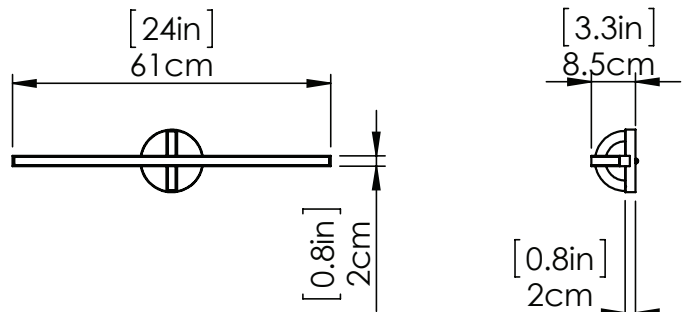

PERIGEE AC LED

| VANITY

DVI
LIGHTING

SKU | DVP46543

FINISH OPTIONS

Brass
Graphite
Buffed Nickel

DIMENSIONS

Length / Ø: 24"
Width: N/A"
Height: 5"
Depth: 3.25"
Minimum Height: 4.75"
Maximum Height: 5"

INTEGRATED LED INFORMATION

Wattage: 32W
Initial Lumens: 3200
Colour Temperature: 3000K
CRI: 90+
Voltage: 120
Dimmable: Yes
Required Dimmer: ELV

PIPE / CHAIN / CORD INFORMATION

Pipe/Chain Kit Included: No
Pipe Information: No Pipe Included
Chain Information: No Chain Included
Wire/Cord Information: 8 Inches
Max Sloped Ceiling Angle: N/A
*Conversion 19° to 45°: ASY0101+Finish (2 loops + 1 chain):
For Additional Cost