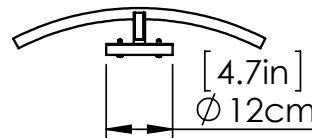

WARRANTY

- 5 Years Residential
- 20,000 Hours Commercial