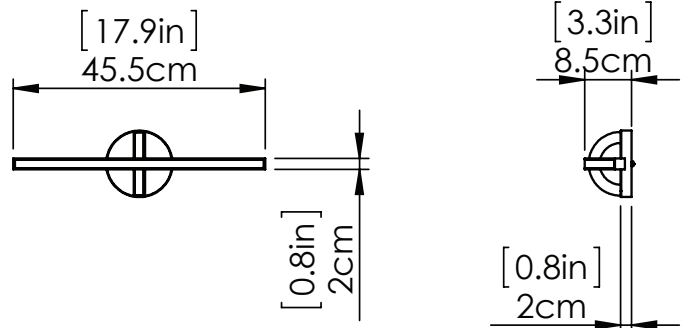

PERIGEE AC LED

| VANITY

SKU | DVP46522

FINISH OPTIONS

- Brass
- Graphite
- Buffed Nickel

DIMENSIONS

- Length / Ø:** 18"
- Width:** N/A"
- Height:** 4.75"
- Depth:** 3.25"
- Minimum Height:** 4.75"
- Maximum Height:** 4.75"

INTEGRATED LED INFORMATION

- Wattage:** 24W
- Initial Lumens:** 2400
- Colour Temperature:** 3000K
- CRI:** 90+
- Voltage:** 120
- Dimmable:** Yes
- Required Dimmer:** ELV

PIPE / CHAIN / CORD INFORMATION

- Pipe/Chain Kit Included:** No
- Pipe Information:** No Pipe Included
- Chain Information:** No Chain Included
- Wire/Cord Information:** 8 Inches
- Max Sloped Ceiling Angle:** N/A
- *Conversion 19° to 45° : ASY0101+Finish (2 loops + 1 chain):
For Additional Cost