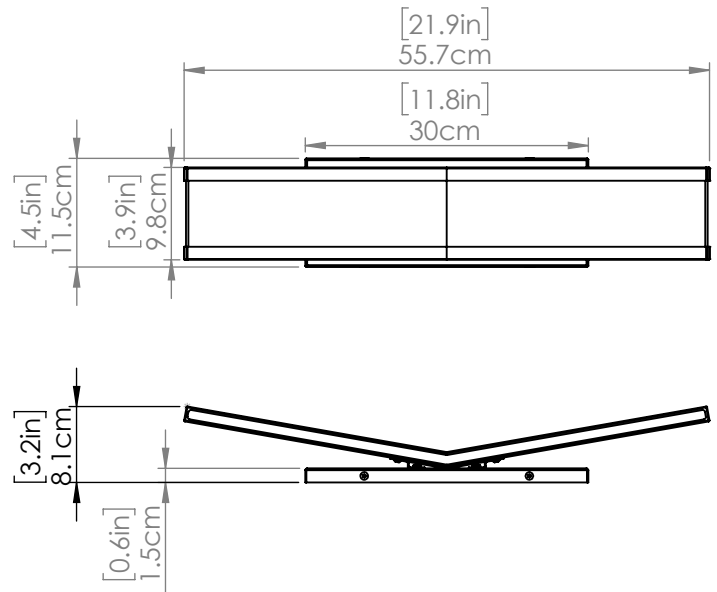

KALLIOPE CCT

| VANITY

SKU | DVP46243

FINISH OPTIONS

Chrome (CH)
Brass (BR)
Ebony (EB)

DIMENSIONS

Length / Ø: N/A"
Width: 22"
Height: 4.5"
Depth: 3.25"
Minimum Height: N/A"
Maximum Height: N/A"

INTEGRATED LED INFORMATION

PIPE / CHAIN / CORD INFORMATION

Pipe/Chain Kit Included: Not Included
Pipe Information: N/A
Chain Information: N/A
Wire/Cord Information: 8 Inches
Max Sloped Ceiling Angle: N/A

ADDITIONAL INFORMATION

Wall and Ceiling Mountable: No
Up and Down Mountable: N/A
Location Certification: Dry Locations Only
ADA Compliant: No