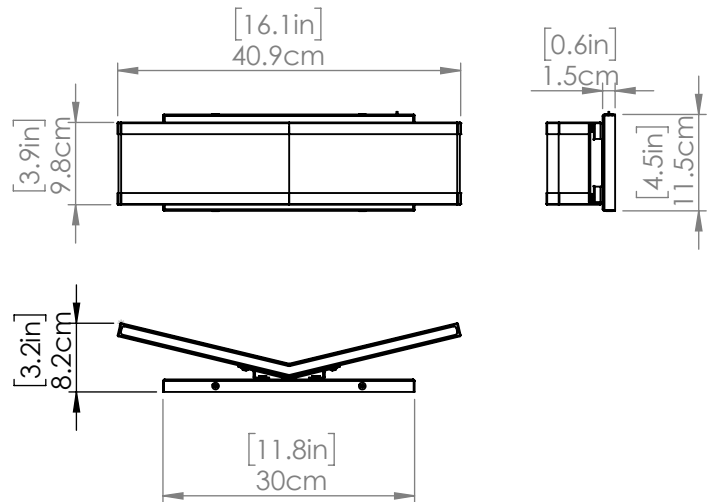

KALLIOPE CCT

| VANITY

SKU | DVP46222

FINISH OPTIONS

- Chrome (CH)
- Brass (BR)
- Ebony (EB)

DIMENSIONS

- Length / Ø:** N/A"
- Width:** 16"
- Height:** 4.5"
- Depth:** 3.25"
- Minimum Height:** N/A"
- Maximum Height:** N/A"

PIPE / CHAIN / CORD INFORMATION

- Pipe/Chain Kit Included:** Not Included
- Pipe Information:** N/A
- Chain Information:** N/A
- Wire/Cord Information:** 8 Inches
- Max Sloped Ceiling Angle:** N/A

ADDITIONAL INFORMATION