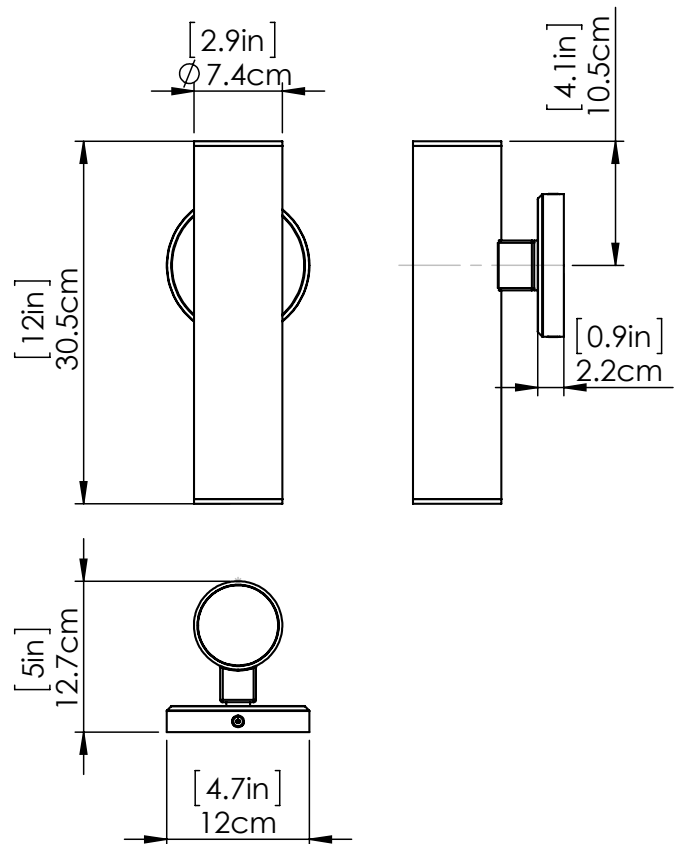

WARRANTY

5 Years Residential

20,000 Hours Commercial