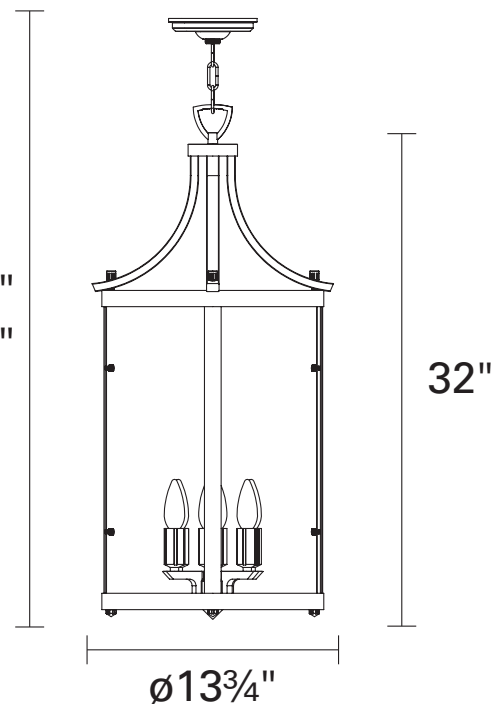

## DIMENSIONS

**Length / Ø:** 13.75"

**Width:** N/A"

**Height:** 32"

**Depth:** N/A"

**Minimum Height:** 33.5"

**Maximum Height:** 73.5"

## PIPE / CHAIN / CORD INFORMATION

**Pipe/Chain Kit Included:** Pipe Kit Available

**Pipe Information:** 40 (15 + 12 + 9 + 4) x 0.5 Inches Pipe Kit

**Chain Information:** N/A

**Wire/Cord Information:** 10 Ft

**Max Sloped Ceiling Angle:** N/A

*\*Conversion 19° to 45° : ASY0101+Finish (2 loops + 1 chain):  
For Additional Cost*

Min 35"  
Max 154"