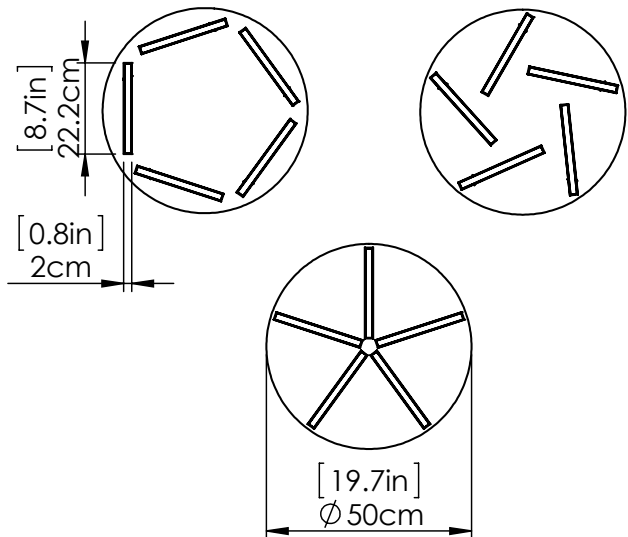

PIPE / CHAIN / CORD INFORMATION

Pipe/Chain Kit Included: No
Pipe Information: No Pipe Included
Chain Information: No Chain Included
Wire/Cord Information: 8 Inches
Max Sloped Ceiling Angle: N/A
**Conversion 19° to 45°: ASY0101+Finish (2 loops + 1 chain):
For Additional Cost*

— suggested configurations —