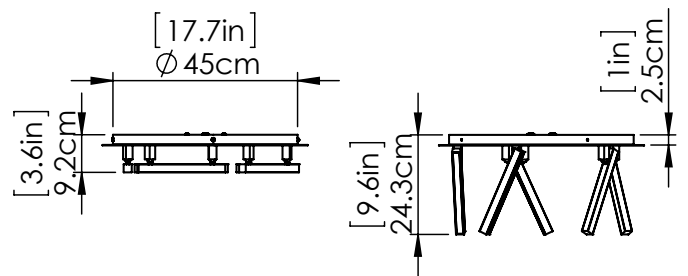

GAMMAHYDRAE AC LED | FLUSH MOUNT

SKU | DVP44757

FINISH OPTIONS

Ebony
Matte White

DIMENSIONS

Length / Ø: 19.75"
Width: N/A"
Height: 3.5 - 9.5"
Depth: N/A"
Minimum Height: 3.5"
Maximum Height: 10"

INTEGRATED LED INFORMATION

Wattage: 32W
Initial Lumens: 640
Colour Temperature: 3000K
CRI: 90+
Voltage: 120
Dimmable: Yes
Required Dimmer: N/A

PIPE / CHAIN / CORD INFORMATION

Pipe/Chain Kit Included: No
Pipe Information: No Pipe Included
Chain Information: No Chain Included
Wire/Cord Information: 8 Inches
Max Sloped Ceiling Angle: N/A
**Conversion 19° to 45°: ASY0101+Finish (2 loops + 1 chain):
For Additional Cost*