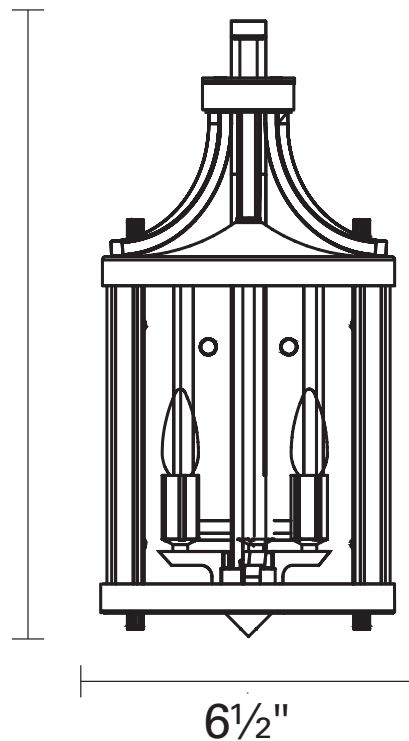

NIAGARA OUTDOOR

| OUTDOOR SCONCE

SKU | DVP4472

FINISH OPTIONS

Hammered Black with Clear Glass (HB-CL)

DIMENSIONS

Length / Ø: 6.5"

Width: N/A"

Height: 14.75"

Depth: 9"

Minimum Height: N/A"

Maximum Height: N/A"

LAMPING

Number of Sockets: 2

Wattage of Individual Socket: 60W

Socket Type: Candelabra (E12)

Chain Information: N/A

Wire/Cord Information: N/A

Max Sloped Ceiling Angle: N/A

**Conversion 19° to 45° : ASY0101+Finish (2 loops + 1 chain):
For Additional Cost*

ADDITIONAL INFORMATION

Wall and Ceiling Mountable: Yes

6¹/₂"