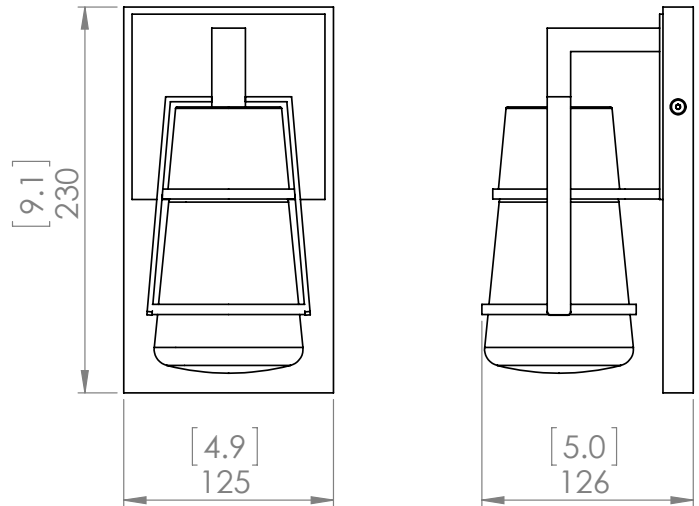

SKU | DVP44471

FINISH OPTIONS

Black with Clear Glass (BK-CL)
Black and Ironwood on Metal with Clear Glass (BK+IW-CL)

DIMENSIONS

Length / Ø: 5"
Width: N/A"
Height: 9"
Depth: 5"
Minimum Height: N/A"
Maximum Height: N/A"

LAMPING

Number of Sockets: 1
Wattage of Individual Socket: 40W
Socket Type: Medium Base (E26)
Socket Orientation: Down
Lamp Confinement: Fully Enclosed
Voltage: 120V
Dimmable: Yes
Bulbs Not Included

PIPE / CHAIN / CORD INFORMATION

Pipe/Chain Kit Included: Not Included
Pipe Information: N/A
Chain Information: N/A
Wire/Cord Information: 8 Inches
Max Sloped Ceiling Angle: N/A
**Conversion 19° to 45° : ASY0101+Finish (2 loops + 1 chain);
For Additional Cost*