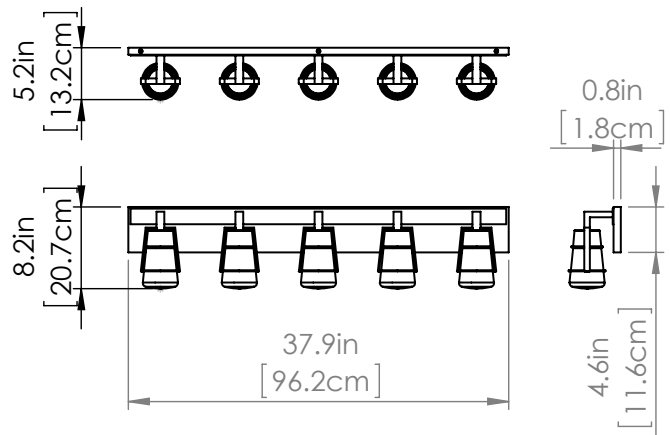

LAKE OF THE WOODS

| VANITY

SKU | DVP44455

FINISH OPTIONS

Graphite with Clear Glass (GR-CL)
Ebony and Satin Nickel with Clear Glass (EB+SN-CL)

DIMENSIONS

Length / Ø: 37.75"
Width: N/A"
Height: 8.25"
Depth: 5.25"
Minimum Height: 8.25"
Maximum Height: 8.25"

LAMPING

Number of Sockets: 5
Wattage of Individual Socket: 40W
Socket Type: Candelabra (E12)
Socket Orientation: Down
Lamp Confinement: Fully Enclosed
Voltage: 120V
Dimmable: Yes
Bulbs Not Included

PIPE / CHAIN / CORD INFORMATION

Pipe/Chain Kit Included: Not Included
Pipe Information: N/A
Chain Information: N/A
Wire/Cord Information: 8 Inches
Max Sloped Ceiling Angle: N/A
**Conversion 19° to 45° : ASY0101+Finish (2 loops + 1 chain):
For Additional Cost*