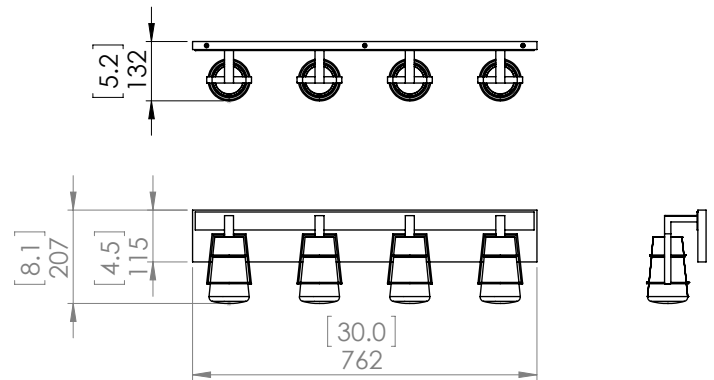

LAKE OF THE WOODS

| VANITY

SKU | DVP44444

FINISH OPTIONS

Graphite with Clear Glass (GR-CL)
Ebony and Satin Nickel with Clear Glass (EB+SN-CL)

DIMENSIONS

Length / Ø: 30"
Width: N/A"
Height: 8.25"
Depth: 5.25"
Minimum Height: 8.25"
Maximum Height: 8.25"

LAMPING

Number of Sockets: 4
Wattage of Individual Socket: 40W
Socket Type: Candelabra (E12)
Socket Orientation: Down
Lamp Confinement: Fully Enclosed
Voltage: 120V
Dimmable: Yes
Bulbs Not Included

PIPE / CHAIN / CORD INFORMATION

Pipe/Chain Kit Included: Not Included
Pipe Information: N/A
Chain Information: N/A
Wire/Cord Information: 8 Inches
Max Sloped Ceiling Angle: N/A
**Conversion 19° to 45° : ASY0101+Finish (2 loops + 1 chain):
For Additional Cost*