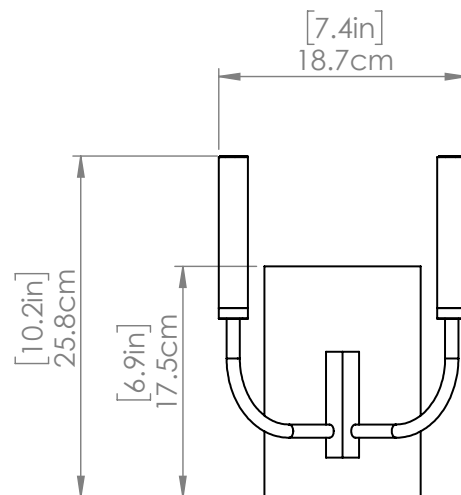

SKU | DVP44099

FINISH OPTIONS

Multiple Finishes and Graphite (MF+GR)

DIMENSIONS

Length / Ø: N/A"
Width: 7.25"
Height: 10"
Depth: 4"
Minimum Height: 10"
Maximum Height: N/A"

LAMPING

Number of Sockets: 2
Wattage of Individual Socket: 25W
Socket Type: Candelabra
Socket Orientation: Up
Lamp Confinement: Fully Open
Voltage: 120V
Dimmable: Yes
Bulbs Not Included

PIPE / CHAIN / CORD INFORMATION

Pipe/Chain Kit Included: Not Included
Pipe Information: N/A
Chain Information: N/A
Wire/Cord Information: 8 in
Max Sloped Ceiling Angle:
**Conversion 19° to 45° : ASY0101+Finish (2 loops + 1 chain):
 For Additional Cost*