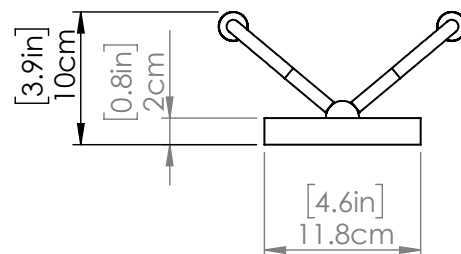

WARRANTY

5 Years Residential
20,000 Hours Commercial