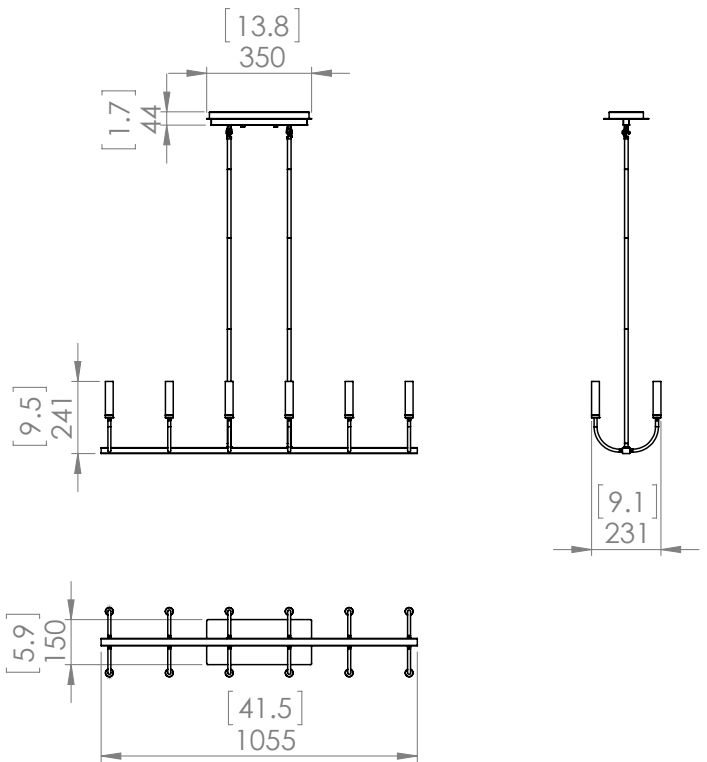

## DIMENSIONS

**Length / Ø:** 41.5"  
**Width:** 5.9"  
**Height:** 9.5"  
**Depth:** N/A"  
**Minimum Height:** 11"  
**Maximum Height:** 51"

## LAMPING

**Number of Sockets:** 12  
**Wattage of Individual Socket:** 40W  
**Socket Type:** Candelabra (E12)  
**Socket Orientation:** Up  
**Lamp Confinement:** Fully Open  
**Voltage:** 120V  
**Dimmable:** Yes  
**Bulbs Not Included**

## PIPE / CHAIN / CORD INFORMATION

**Pipe/Chain Kit Included:** Pipe Kit Available  
**Pipe Information:** 40 (15 + 12 + 9 + 4) x 0.5 Inches Pipe Kit  
**Chain Information:** N/A  
**Wire/Cord Information:** 10 Ft  
**Max Sloped Ceiling Angle:** Hang-Straight 19 Degrees  
*\*Conversion 19° to 45° : ASY0101+Finish (2 loops + 1 chain);  
For Additional Cost*