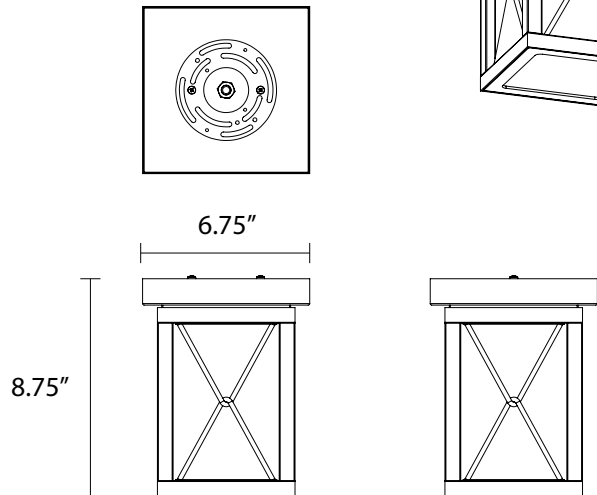

COUNTY FAIR OUTDOOR | OUTDOOR FLUSH MOUNT

SKU | DVP43374

FINISH OPTIONS

Black and Birchwood on Metal (BK+BIW-CL)
Black and Ironwood on Metal (BK+IW-CL)
Black with Clear Glass (BK-CL)

DIMENSIONS

Length / Ø: 6.75"
Width: 6.75"
Height: 8.75"
Depth: N/A"
Minimum Height: N/A"
Maximum Height: N/A"

LAMPING

Number of Sockets: 1
Wattage of Individual Socket: 70W
Socket Type: Medium Base (E26)
Socket Orientation: Down
Lamp Confinement: Semi Enclosed
Voltage: 120V
Dimmable: Yes
Bulbs Not Included

PIPE / CHAIN / CORD INFORMATION

Pipe/Chain Kit Included: Not Included
Pipe Information: N/A
Chain Information: N/A
Wire/Cord Information: 8 Inches
Max Sloped Ceiling Angle: N/A
**Conversion 19° to 45° : ASY0101+Finish (2 loops + 1 chain);
For Additional Cost*