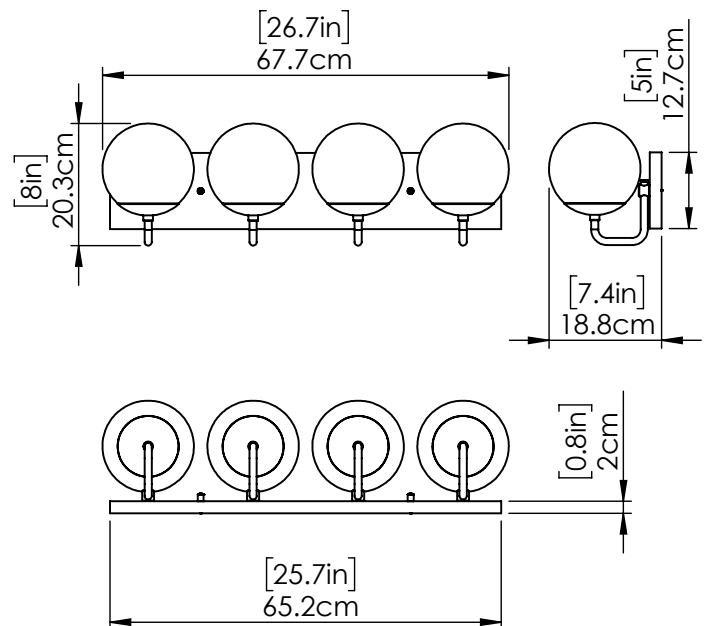

## DIMENSIONS

**Length / Ø:** N/A"

**Width:** 26.75"

**Height:** 8"

**Depth:** 7.5"

**Minimum Height:** N/A"

**Maximum Height:** N/A"

## PIPE / CHAIN / CORD INFORMATION

**Pipe/Chain Kit Included:** Not Included

**Pipe Information:** N/A

**Chain Information:** N/A

**Wire/Cord Information:** 8 Inches

**Max Sloped Ceiling Angle:** N/A