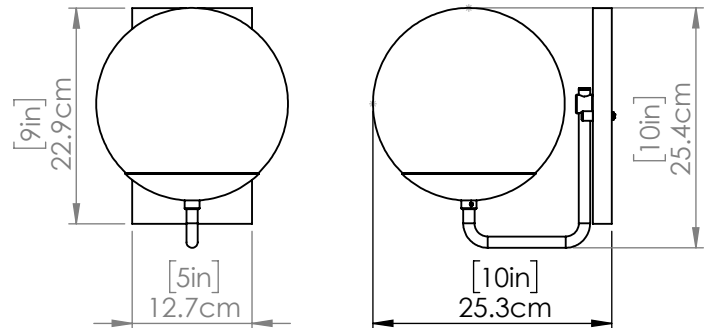

MACKENZIE DELTA

| SCONCE

SKU | DVP43101

FINISH OPTIONS

Multiple Finishes and Ebony with Clear Glass (MF+EB-CL)
Ebony with Half Opal Glass (EB-OP)

DIMENSIONS

Length / Ø: N/A"

Width: 8"

Height: 10"

Depth: 10"

Minimum Height: N/A"

Maximum Height: N/A"

LAMPING

Number of Sockets: 1

Wattage of Individual Socket: 40W

Socket Type: Medium Base (E26)

Socket Orientation: Up and/or Down

Lamp Confinement: Semi Enclosed

Voltage: 120V

Dimmable: Yes

Bulbs Not Included

PIPE / CHAIN / CORD INFORMATION

Pipe/Chain Kit Included: Not Included

Pipe Information: N/A

Chain Information: N/A

Wire/Cord Information: 8 Inches

Max Sloped Ceiling Angle: N/A

ADDITIONAL INFORMATION

Wall and Ceiling Mountable: No

Up and Down Mountable: N/A

Location Certification: Dry Locations Only