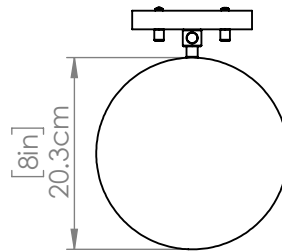

MACKENZIE DELTA

| SCONCE

SKU | DVP43101

FINISH OPTIONS

Multiple Finishes and Ebony with Clear Glass (MF+EB-CL)
Ebony with Half Opal Glass (EB-OP)

DIMENSIONS

Length / Ø: N/A"

Width: 8"

Height: 10"

Depth: 10"

Minimum Height: N/A"

Maximum Height: N/A"

LAMPING

Number of Sockets: 1

Wattage of Individual Socket: 40W

Socket Type: Medium Base (E26)

Socket Orientation: Up and/or Down

Lamp Confinement: Semi Enclosed

Voltage: 120V

Dimmable: Yes

Bulbs Not Included

PIPE / CHAIN / CORD INFORMATION

Pipe/Chain Kit Included: Not Included

Pipe Information: N/A

Chain Information: N/A

Wire/Cord Information: 8 Inches

Max Sloped Ceiling Angle: N/A

ADDITIONAL INFORMATION

Wall and Ceiling Mountable: No

Up and Down Mountable: N/A

Location Certification: Dry Locations Only