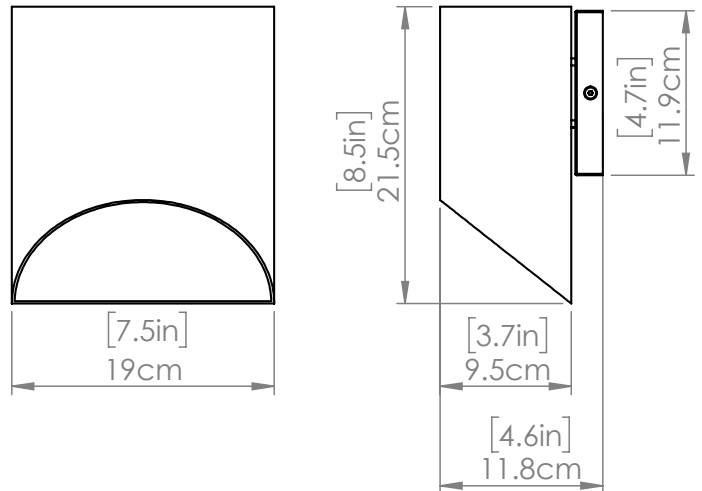

BRECON OUTDOOR

| SCONCE

SKU | DVP43090

FINISH OPTIONS

Stainless Steel and Black (SS+BK)

DIMENSIONS

Length / Ø: N/A"

Width: 7.5"

Height: 8.5"

Depth: 4.75"

Minimum Height: N/A"

Maximum Height: N/A"

LAMPING

Number of Sockets: 1

Wattage of Individual Socket: 25W

Socket Type: GU10

Socket Orientation: Down

Lamp Confinement: Semi Enclosed

Voltage: 120V

Dimmable: Yes

Bulbs Not Included

PIPE / CHAIN / CORD INFORMATION

Pipe/Chain Kit Included: Not Included

Pipe Information: N/A

Chain Information: N/A

Wire/Cord Information: 8 Inches

Max Sloped Ceiling Angle: N/A

ADDITIONAL INFORMATION

Wall and Ceiling Mountable: No

Up and Down Mountable: N/A

Location Certification: Wet Location Rated