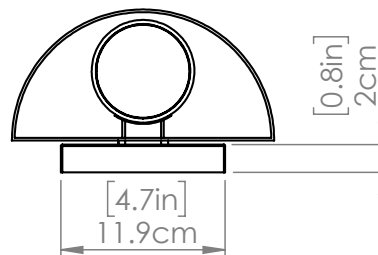

WARRANTY

5 Years Residential

20,000 Hours Commercial