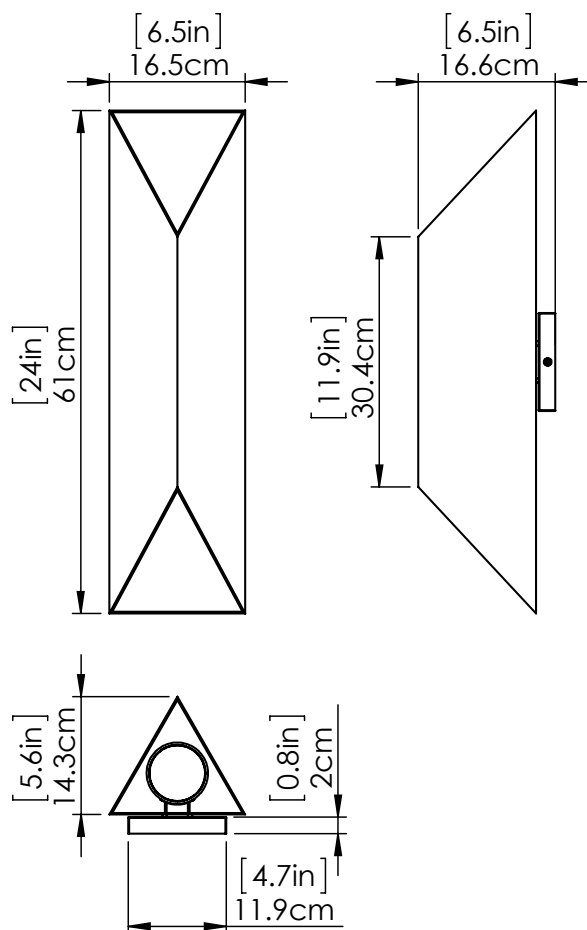

SKU | DVP43082

FINISH OPTIONS

Stainless Steel and Black (SS+BK)

DIMENSIONS

Length / Ø: 6.5"
Width: N/A"
Height: 24"
Depth: 6.5"
Minimum Height: 24"
Maximum Height: 24"

LAMPING

Number of Sockets: 2
Wattage of Individual Socket: 25W
Socket Type: GU10
Socket Orientation: Up and/or Down
Lamp Confinement: Fully Enclosed
Voltage: 120V
Dimmable: Yes
Bulbs Not Included

PIPE / CHAIN / CORD INFORMATION

Pipe/Chain Kit Included: Not Included
Pipe Information: N/A
Chain Information: N/A
Wire/Cord Information: 8 Inches
Max Sloped Ceiling Angle: N/A
**Conversion 19° to 45° : ASY0101+Finish (2 loops + 1 chain):
For Additional Cost*

ADDITIONAL INFORMATION

Wall and Ceiling Mountable: No
Up and Down Mountable: Yes
Location Certification: Wet Location Rated
ADA Compliant: No

WARRANTY

5 Years Residential
20,000 Hours Commercial