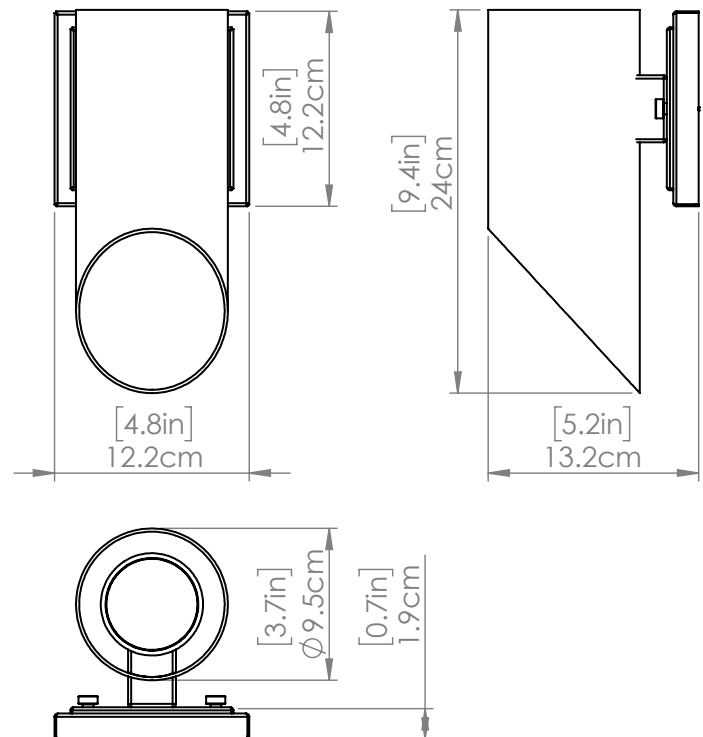

BRECON OUTDOOR

| SCONCE

SKU | DVP43070

FINISH OPTIONS

Stainless Steel and Black (SS+BK)

DIMENSIONS

Length / Ø: N/A"

Width: 4.75"

Height: 9.5"

Depth: 5.25"

Minimum Height: N/A"

Maximum Height: N/A"

LAMPING

Number of Sockets: 1

Wattage of Individual Socket: 25W

Socket Type: GU10

Socket Orientation: Down

Lamp Confinement: Semi Enclosed

Voltage: 120V

Dimmable: Yes

Bulbs Not Included

PIPE / CHAIN / CORD INFORMATION

Pipe/Chain Kit Included: Not Included

Pipe Information: N/A

Chain Information: N/A

Wire/Cord Information: 8 Inches

Max Sloped Ceiling Angle: N/A

ADDITIONAL INFORMATION

Wall and Ceiling Mountable: No

Up and Down Mountable: No

Location Certification: Wet Location Rated