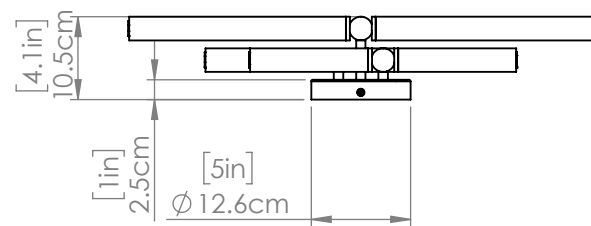

## DIMENSIONS

**Length / Ø:** N/A"

**Width:** 23.25"

**Height:** 3.5"

**Depth:** 4"

**Minimum Height:** 3.5"

**Maximum Height:** N/A"

## PIPE / CHAIN / CORD INFORMATION

**Pipe/Chain Kit Included:** Not Included

**Pipe Information:** N/A

**Chain Information:** N/A

**Wire/Cord Information:** 8 in

**Max Sloped Ceiling Angle:**

*\*Conversion 19° to 45° : ASY0101+Finish (2 loops + 1 chain):  
For Additional Cost*