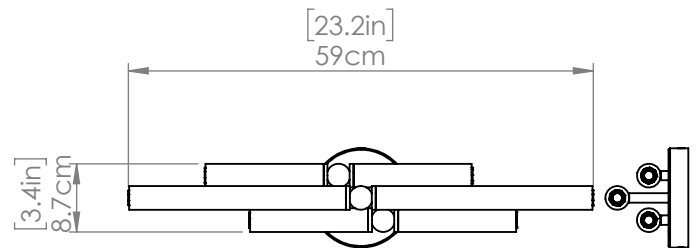

## DIMENSIONS

**Length / Ø:** N/A"

**Width:** 23.25"

**Height:** 3.5"

**Depth:** 4"

**Minimum Height:** 3.5"

**Maximum Height:** N/A"

## LAMPING

**Number of Sockets:** 6

**Wattage of Individual Socket:** 25W

**Socket Type:** Candelabra

**Socket Orientation:** Sideways

**Lamp Confinement:** Fully Open

**Voltage:** 120V

**Dimmable:** Yes

## PIPE / CHAIN / CORD INFORMATION

**Pipe/Chain Kit Included:** Not Included

**Pipe Information:** N/A

**Chain Information:** N/A

**Wire/Cord Information:** 8 in

**Max Sloped Ceiling Angle:**

*\*Conversion 19° to 45° : ASY0101+Finish (2 loops + 1 chain):  
For Additional Cost*