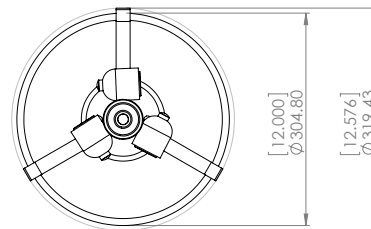

ADDITIONAL INFORMATION

Wall and Ceiling Mountable: No
Up and Down Mountable: N/A
Location Certification: Dry Locations Only
ADA Compliant: No