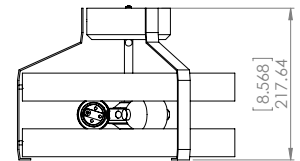

PIPE / CHAIN / CORD INFORMATION

Pipe/Chain Kit Included: Not Included
Pipe Information: N/A
Chain Information: N/A
Wire/Cord Information: 8 Inches
Max Sloped Ceiling Angle: N/A
**Conversion 19° to 45° : ASY0101+Finish (2 loops + 1 chain):
For Additional Cost*