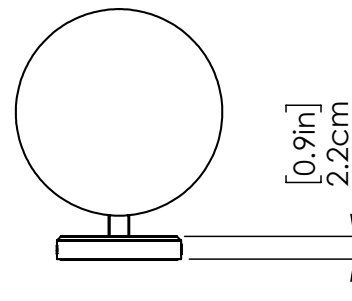

SKU | DVP41671

FINISH OPTIONS

Black with Half Opal Glass (BK-OP)

DIMENSIONS

Length / Ø: 7.75"

Width: N/A"

Height: 8"

Depth: 9.5"

Minimum Height: N/A"

Maximum Height: N/A"

INTEGRATED LED INFORMATION

Wattage: 12W

Initial Lumens: 600

Delivered Lumens (3000K): N/A

Delivered Lumens (4000K): N/A

Delivered Lumens (5000K): N/A

Chain Information: N/A

Wire/Cord Information: 8 Inches

Max Sloped Ceiling Angle: N/A

ADDITIONAL INFORMATION

Wall and Ceiling Mountable: No

Up and Down Mountable: N/A

Location Certification: Wet Location Rated