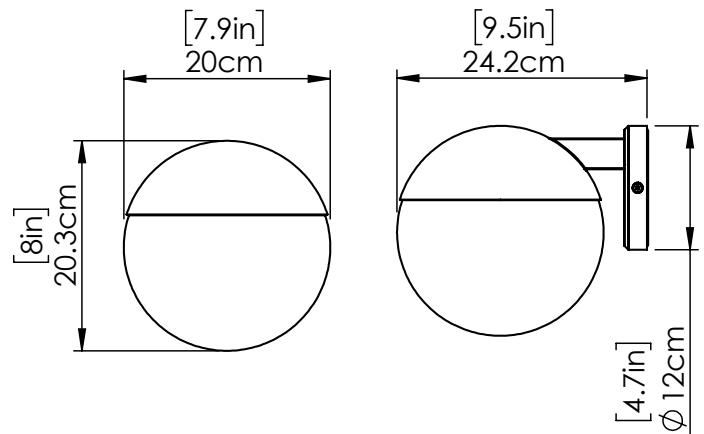

SKU | DVP41671

FINISH OPTIONS

Black with Half Opal Glass (BK-OP)

DIMENSIONS

Length / Ø: 7.75"

Width: N/A"

Height: 8"

Depth: 9.5"

Minimum Height: N/A"

Maximum Height: N/A"

INTEGRATED LED INFORMATION

Wattage: 12W

Initial Lumens: 600

Delivered Lumens (3000K): N/A

Delivered Lumens (4000K): N/A

Delivered Lumens (5000K): N/A

Chain Information: N/A

Wire/Cord Information: 8 Inches

Max Sloped Ceiling Angle: N/A

ADDITIONAL INFORMATION

Wall and Ceiling Mountable: No

Up and Down Mountable: N/A

Location Certification: Wet Location Rated