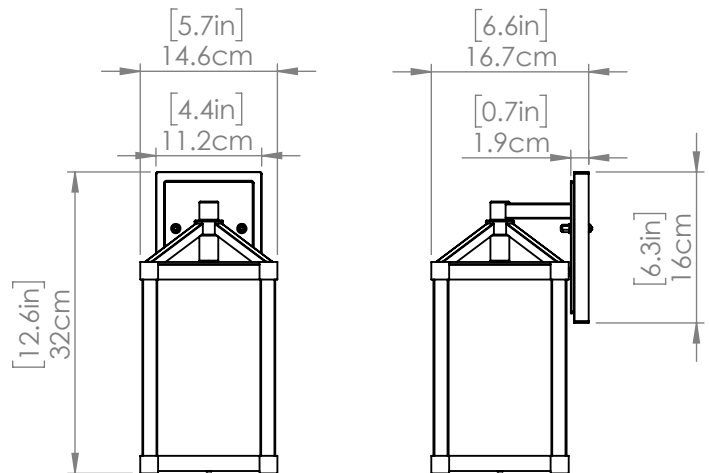

SKU | DVP41271

FINISH OPTIONS

Black with Clear Glass (BK-CL)
Black and White Washed Grey with Clear Glass (BK+WWG-CL)

DIMENSIONS

Length / Ø: N/A"
Width: 5.75"
Height: 12.5"
Depth: 6.5"
Minimum Height: N/A"
Maximum Height: N/A"

LAMPING

Number of Sockets: 1
Wattage of Individual Socket: 70W
Socket Type: Medium Base (E26)
Socket Orientation: Down
Lamp Confinement: Semi Enclosed
Voltage: 120V
Dimmable: Yes
Bulbs Not Included

PIPE / CHAIN / CORD INFORMATION

Pipe/Chain Kit Included: Not Included
Pipe Information: N/A
Chain Information: N/A
Wire/Cord Information: 8 Inches
Max Sloped Ceiling Angle: N/A

ADDITIONAL INFORMATION

Wall and Ceiling Mountable: No
Up and Down Mountable: N/A
Location Certification: Wet Location Rated
ADA Compliant: No