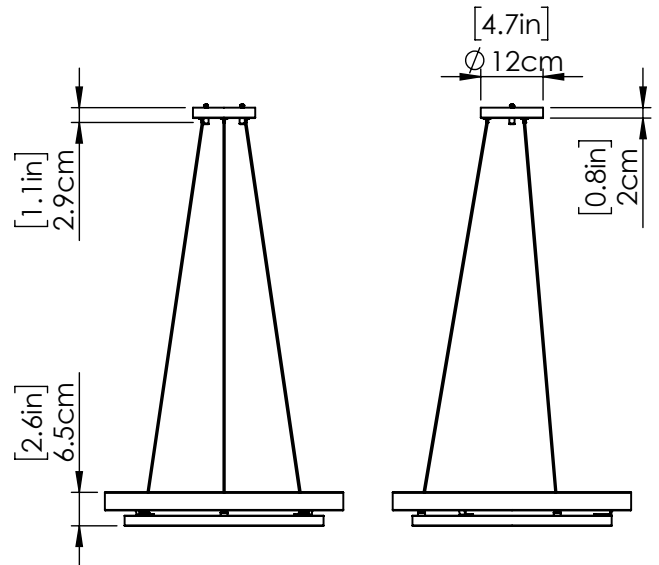

CYBELE CCT

| PENDANT

SKU | DVP40847

FINISH OPTIONS

- Ebony and Satin Nickel (EB+SN)
- Ebony and Brass (EB+BR)
- Ebony and Ironwood on Metal (EB+IW)

DIMENSIONS

- Length / Ø:** 18"
- Width:** N/A"
- Height:** 2.5"
- Depth:** N/A"
- Minimum Height:** 4"
- Maximum Height:** 117.5"

PIPE / CHAIN / CORD INFORMATION

- Pipe/Chain Kit Included:** Not Included
- Pipe Information:** N/A
- Chain Information:** N/A
- Wire/Cord Information:** 10 Ft
- Max Sloped Ceiling Angle:** Cord Grip 45 Degrees
- *Conversion 19° to 45° : ASY0101+Finish (2 loops + 1 chain): For Additional Cost*