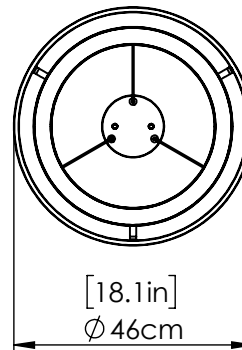

CYBELE CCT

| PENDANT

SKU | DVP40847

FINISH OPTIONS

- Ebony and Satin Nickel (EB+SN)
- Ebony and Brass (EB+BR)
- Ebony and Ironwood on Metal (EB+IW)

DIMENSIONS

- Length / Ø:** 18"
- Width:** N/A"
- Height:** 2.5"
- Depth:** N/A"
- Minimum Height:** 4"
- Maximum Height:** 117.5"

PIPE / CHAIN / CORD INFORMATION

- Pipe/Chain Kit Included:** Not Included
- Pipe Information:** N/A
- Chain Information:** N/A
- Wire/Cord Information:** 10 Ft
- Max Sloped Ceiling Angle:** Cord Grip 45 Degrees
- *Conversion 19° to 45° : ASY0101+Finish (2 loops + 1 chain): For Additional Cost*