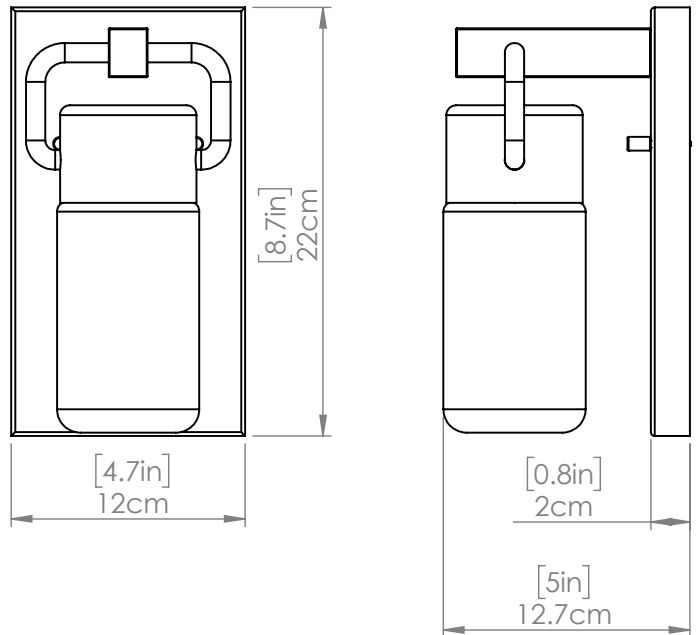

Height: 8.75"

Depth: 5"

Minimum Height: N/A"

Maximum Height: N/A"

LAMPING

Number of Sockets: 1

Wattage of Individual Socket: 40W

Socket Type: Medium Base (E26)

Socket Orientation: Down

Lamp Confinement: Semi Enclosed

Voltage: 120V

Dimmable: Yes

Bulbs Not Included

PIPE / CHAIN / CORD INFORMATION

Pipe/Chain Kit Included: Not Included

Pipe Information: N/A

Chain Information: N/A

Wire/Cord Information: 8 Inches

Max Sloped Ceiling Angle: N/A

ADDITIONAL INFORMATION

Wall and Ceiling Mountable: No

Up and Down Mountable: Yes

Location Certification: Wet Location Rated