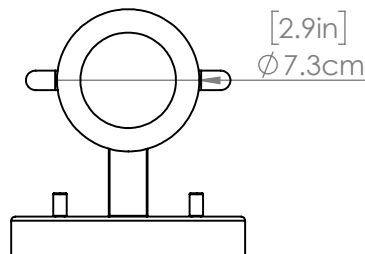

Height: 8.75"

Depth: 5"

Minimum Height: N/A"

Maximum Height: N/A"

LAMPING

Number of Sockets: 1

Wattage of Individual Socket: 40W

Socket Type: Medium Base (E26)

Socket Orientation: Down

Lamp Confinement: Semi Enclosed

Voltage: 120V

Dimmable: Yes

Bulbs Not Included

PIPE / CHAIN / CORD INFORMATION

Pipe/Chain Kit Included: Not Included

Pipe Information: N/A

Chain Information: N/A

Wire/Cord Information: 8 Inches

Max Sloped Ceiling Angle: N/A

ADDITIONAL INFORMATION

Wall and Ceiling Mountable: No

Up and Down Mountable: Yes

Location Certification: Wet Location Rated