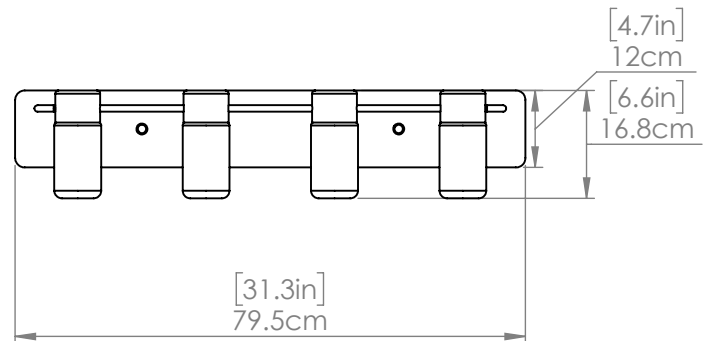

TUXEDO

| VANITY

SKU | DVP40744

FINISH OPTIONS

Ebony and Chrome with Clear Seedy Glass (EB+CH-SDY)
Ebony and Chrome with Half Opal Glass (EB+CH-OP)

DIMENSIONS

Length / Ø: N/A"
Width: 31.25"
Height: 6.5"
Depth: 4"
Minimum Height: N/A"
Maximum Height: N/A"

LAMPING

Number of Sockets: 4
Wattage of Individual Socket: 40W
Socket Type: Medium Base (E26)
Socket Orientation: Up and/or Down
Lamp Confinement: Semi Enclosed
Voltage: 120V
Dimmable: Yes
Bulbs Not Included

PIPE / CHAIN / CORD INFORMATION

Pipe/Chain Kit Included: Not Included
Pipe Information: N/A
Chain Information: N/A
Wire/Cord Information: 8 Inches
Max Sloped Ceiling Angle: N/A

ADDITIONAL INFORMATION

Wall and Ceiling Mountable: No
Up and Down Mountable: N/A
Location Certification: Dry Locations Only
ADA Compliant: No