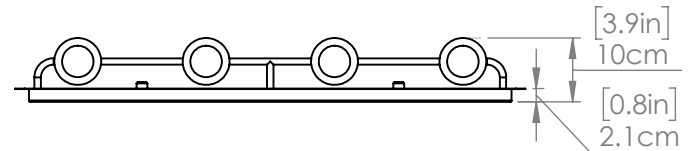

TUXEDO

| VANITY

SKU | DVP40744

FINISH OPTIONS

Ebony and Chrome with Clear Seedy Glass (EB+CH-SDY)
Ebony and Chrome with Half Opal Glass (EB+CH-OP)

DIMENSIONS

Length / Ø: N/A"
Width: 31.25"
Height: 6.5"
Depth: 4"
Minimum Height: N/A"
Maximum Height: N/A"

LAMPING

Number of Sockets: 4
Wattage of Individual Socket: 40W
Socket Type: Medium Base (E26)
Socket Orientation: Up and/or Down
Lamp Confinement: Semi Enclosed
Voltage: 120V
Dimmable: Yes
Bulbs Not Included

PIPE / CHAIN / CORD INFORMATION

Pipe/Chain Kit Included: Not Included
Pipe Information: N/A
Chain Information: N/A
Wire/Cord Information: 8 Inches
Max Sloped Ceiling Angle: N/A

ADDITIONAL INFORMATION

Wall and Ceiling Mountable: No
Up and Down Mountable: N/A
Location Certification: Dry Locations Only
ADA Compliant: No