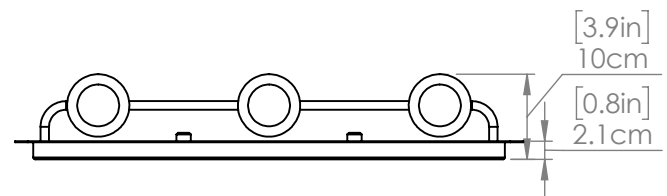

WARRANTY

5 Years Residential

20,000 Hours Commercial