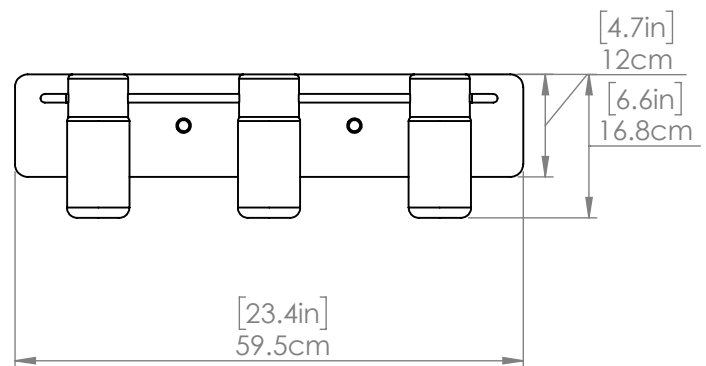

TUXEDO

| VANITY

SKU | DVP40743

FINISH OPTIONS

Ebony and Chrome with Clear Seedy Glass (EB+CH-SDY)
Ebony and Chrome with Half Opal Glass (EB+CH-OP)

DIMENSIONS

Length / Ø: N/A"

Width: 23.5"

Height: 6.5"

Depth: 4"

Minimum Height: N/A"

Maximum Height: N/A"

LAMPING

Number of Sockets: 3

Wattage of Individual Socket: 40W

Socket Type: Medium Base (E26)

Socket Orientation: Up and/or Down

Lamp Confinement: Semi Enclosed

Voltage: 120V

Dimmable: Yes

Bulbs Not Included

PIPE / CHAIN / CORD INFORMATION

Pipe/Chain Kit Included: Not Included

Pipe Information: N/A

Chain Information: N/A

Wire/Cord Information: 8 Inches

Max Sloped Ceiling Angle: N/A

ADDITIONAL INFORMATION

Wall and Ceiling Mountable: No

Up and Down Mountable: No

Location Certification: Dry Locations Only