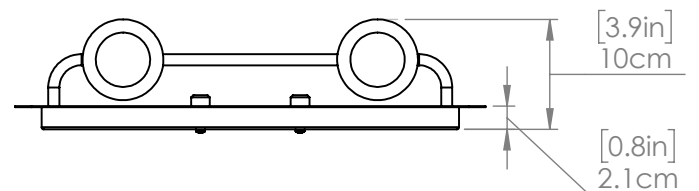

TUXEDO

| VANITY

SKU | DVP40722

FINISH OPTIONS

Ebony and Chrome with Clear Seedy Glass (EB+CH-SDY)
Ebony and Chrome with Half Opal Glass (EB+CH-OP)

DIMENSIONS

Length / Ø: N/A"
Width: 16.75"
Height: 6.5"
Depth: 4"
Minimum Height: N/A"
Maximum Height: N/A"

LAMPING

Number of Sockets: 2
Wattage of Individual Socket: 40W
Socket Type: Medium Base (E26)
Socket Orientation: Up and/or Down
Lamp Confinement: Semi Enclosed
Voltage: 120V
Dimmable: Yes
Bulbs Not Included

PIPE / CHAIN / CORD INFORMATION

Pipe/Chain Kit Included: Not Included
Pipe Information: N/A
Chain Information: N/A
Wire/Cord Information: 8 Inches
Max Sloped Ceiling Angle: N/A

ADDITIONAL INFORMATION

Wall and Ceiling Mountable: No
Up and Down Mountable: No
Location Certification: Dry Locations Only
ADA Compliant: No