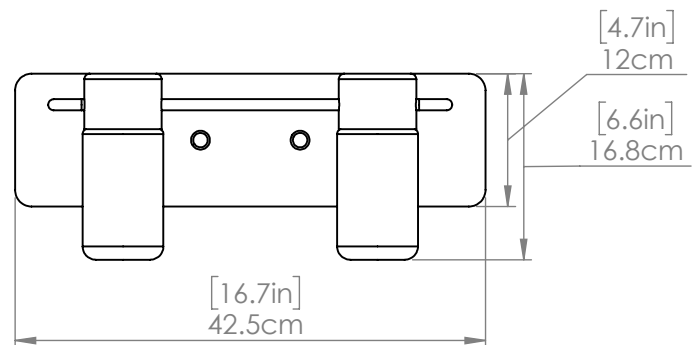

TUXEDO

| VANITY

SKU | DVP40722

FINISH OPTIONS

Ebony and Chrome with Clear Seedy Glass (EB+CH-SDY)
Ebony and Chrome with Half Opal Glass (EB+CH-OP)

DIMENSIONS

Length / Ø: N/A"
Width: 16.75"
Height: 6.5"
Depth: 4"
Minimum Height: N/A"
Maximum Height: N/A"

LAMPING

Number of Sockets: 2
Wattage of Individual Socket: 40W
Socket Type: Medium Base (E26)
Socket Orientation: Up and/or Down
Lamp Confinement: Semi Enclosed
Voltage: 120V
Dimmable: Yes
Bulbs Not Included

PIPE / CHAIN / CORD INFORMATION

Pipe/Chain Kit Included: Not Included
Pipe Information: N/A
Chain Information: N/A
Wire/Cord Information: 8 Inches
Max Sloped Ceiling Angle: N/A

ADDITIONAL INFORMATION

Wall and Ceiling Mountable: No
Up and Down Mountable: No
Location Certification: Dry Locations Only
ADA Compliant: No