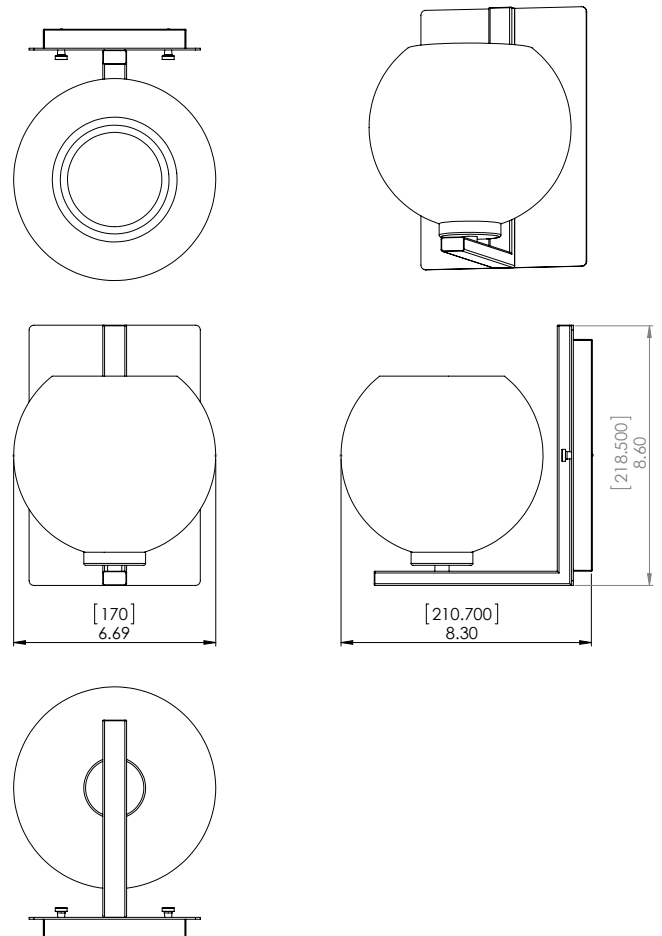

SKU | DVP40401

FINISH OPTIONS

Brass and Graphite with Ripple Glass (BR+GR-RPG)  
 Chrome with Ripple Glass (CH-RPG)  
 Satin Nickel and Graphite with Ripple Glass (SN+GR-RPG)

DIMENSIONS

**Length / Ø:** 6.75"  
**Width:** N/A"  
**Height:** 8.5"  
**Depth:** 8.25"  
**Minimum Height:** N/A"  
**Maximum Height:** N/A"

LAMPING

**Number of Sockets:** 1  
**Wattage of Individual Socket:** 70W  
**Socket Type:** Medium Base (E26)  
**Socket Orientation:** Up and Down  
**Lamp Confinement:** Semi Enclosed  
**Voltage:** 120V  
**Dimmable:** Yes  
**Bulbs Not Included**

PIPE / CHAIN / CORD INFORMATION

**Pipe/Chain Kit Included:** Not Included  
**Pipe Information:** N/A  
**Chain Information:** N/A  
**Wire/Cord Information:** 8 Inches  
**Max Sloped Ceiling Angle:** N/A  
*\*Conversion 19° to 45° : ASY0101+Finish (2 loops + 1 chain):  
 For Additional Cost*