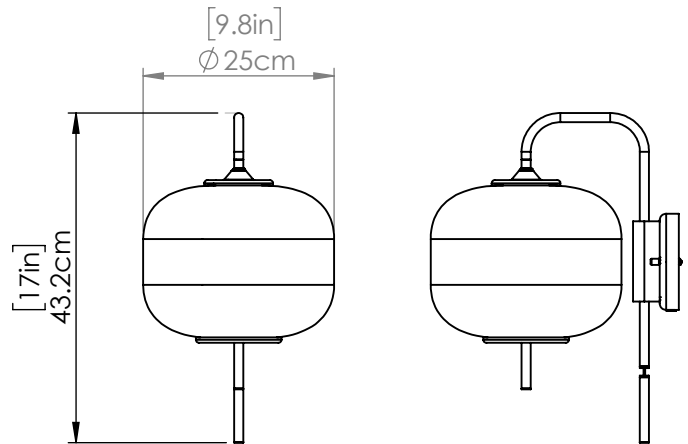

## DIMENSIONS

**Length / Ø:** N/A"  
**Width:** 9.75"  
**Height:** 17"  
**Depth:** 12.75"  
**Minimum Height:** 17"  
**Maximum Height:** N/A"

## LAMPING

**Number of Sockets:** 1  
**Wattage of Individual Socket:** 40W  
**Socket Type:** Medium Base  
**Socket Orientation:** Down  
**Lamp Confinement:** Fully Enclosed  
**Voltage:** 120V  
**Dimmable:** Yes  
**Bulbs Not Included**

## PIPE / CHAIN / CORD INFORMATION

**Pipe/Chain Kit Included:** Not Included  
**Pipe Information:** N/A  
**Chain Information:** N/A  
**Wire/Cord Information:** 8 in  
**Max Sloped Ceiling Angle:**  
*\*Conversion 19° to 45° : ASY0101+Finish (2 loops + 1 chain);  
For Additional Cost*