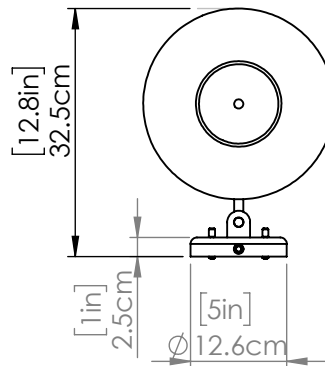

## DIMENSIONS

**Length / Ø:** N/A"  
**Width:** 9.75"  
**Height:** 17"  
**Depth:** 12.75"  
**Minimum Height:** 17"  
**Maximum Height:** N/A"

## LAMPING

**Number of Sockets:** 1  
**Wattage of Individual Socket:** 40W  
**Socket Type:** Medium Base  
**Socket Orientation:** Down  
**Lamp Confinement:** Fully Enclosed  
**Voltage:** 120V  
**Dimmable:** Yes  
**Bulbs Not Included**

## PIPE / CHAIN / CORD INFORMATION

**Pipe/Chain Kit Included:** Not Included  
**Pipe Information:** N/A  
**Chain Information:** N/A  
**Wire/Cord Information:** 8 in  
**Max Sloped Ceiling Angle:**  
*\*Conversion 19° to 45° : ASY0101+Finish (2 loops + 1 chain);  
For Additional Cost*