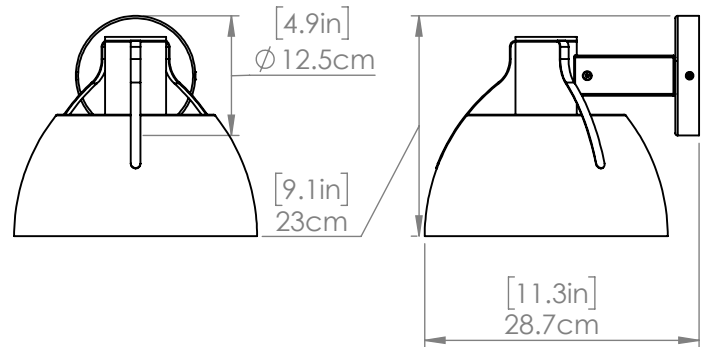

## DIMENSIONS

**Length / Ø:** N/A"

**Width:** 10"

**Height:** 9"

**Depth:** 11.25"

**Minimum Height:** N/A"

**Maximum Height:** N/A"

## PIPE / CHAIN / CORD INFORMATION

**Pipe/Chain Kit Included:** Not Included

**Pipe Information:** N/A

**Chain Information:** N/A

**Wire/Cord Information:** 8 Inches

**Max Sloped Ceiling Angle:** N/A