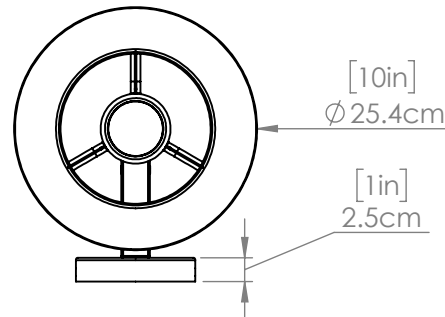

## DIMENSIONS

**Length / Ø:** N/A"

**Width:** 10"

**Height:** 9"

**Depth:** 11.25"

**Minimum Height:** N/A"

**Maximum Height:** N/A"

## PIPE / CHAIN / CORD INFORMATION

**Pipe/Chain Kit Included:** Not Included

**Pipe Information:** N/A

**Chain Information:** N/A

**Wire/Cord Information:** 8 Inches

**Max Sloped Ceiling Angle:** N/A