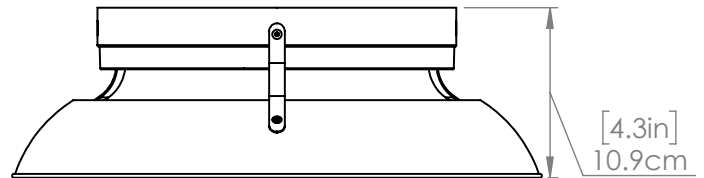

ALCENON CCT

| FLUSH MOUNT

SKU | DVP39528

FINISH OPTIONS

Ebony and Platinum (EB+PL)
Ebony and Painted Satin Brass (EB+PSB)

DIMENSIONS

Length / Ø: 13.5"
Width: N/A"
Height: 4.25"
Depth: N/A"
Minimum Height: N/A"
Maximum Height: N/A"

PIPE / CHAIN / CORD INFORMATION

Pipe/Chain Kit Included: Not Included
Pipe Information: N/A
Chain Information: N/A
Wire/Cord Information: 8 Inches
Max Sloped Ceiling Angle: N/A

ADDITIONAL INFORMATION

Wall and Ceiling Mountable: No
Up and Down Mountable: N/A
Location Certification: Dry Locations Only
ADA Compliant: No