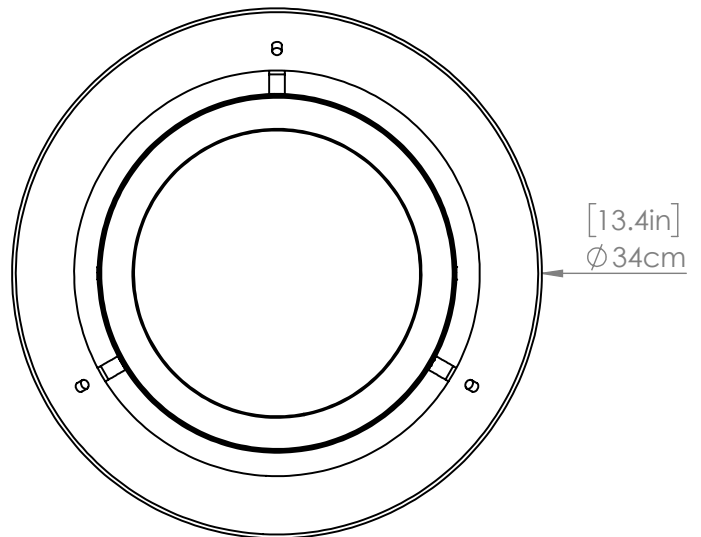

ALCENON CCT

| FLUSH MOUNT

SKU | DVP39528

FINISH OPTIONS

Ebony and Platinum (EB+PL)
Ebony and Painted Satin Brass (EB+PSB)

DIMENSIONS

Length / Ø: 13.5"
Width: N/A"
Height: 4.25"
Depth: N/A"
Minimum Height: N/A"
Maximum Height: N/A"

PIPE / CHAIN / CORD INFORMATION

Pipe/Chain Kit Included: Not Included
Pipe Information: N/A
Chain Information: N/A
Wire/Cord Information: 8 Inches
Max Sloped Ceiling Angle: N/A

ADDITIONAL INFORMATION

Wall and Ceiling Mountable: No
Up and Down Mountable: N/A
Location Certification: Dry Locations Only
ADA Compliant: No