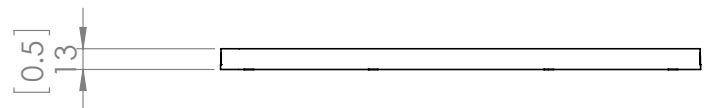

WARRANTY

5 Years Residential
20,000 Hours Commercial