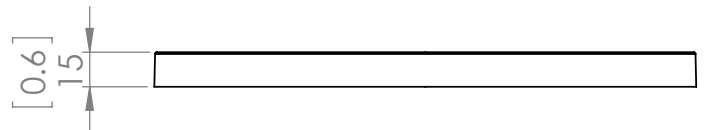

WARRANTY

5 Years Residential

20,000 Hours Commercial